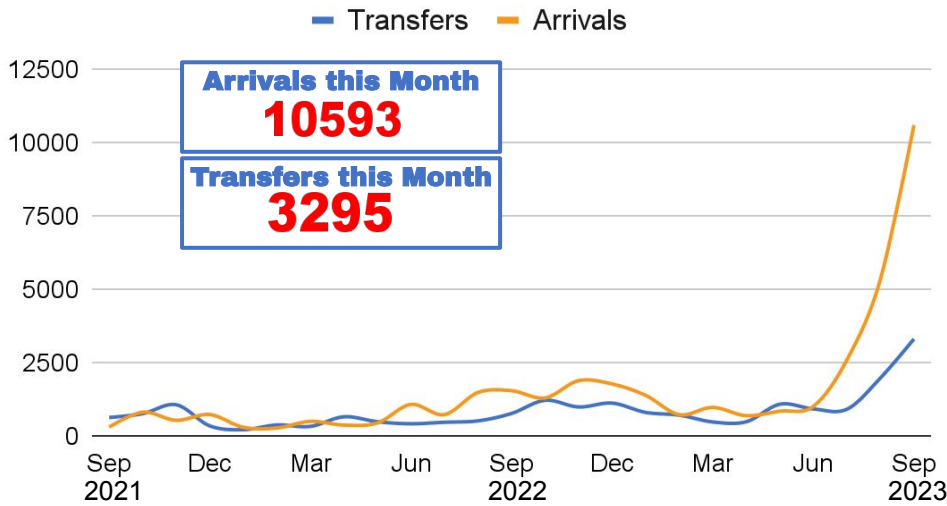

AEGEAN BOAT REPORT

MONTHLY STATISTICS SEPTEMBER 2023

People Registered on Aegean islands

In 2023, people arriving is up 265%, compared to 2022. In September 394 boats was officially registered as arrived on the Greek islands, carrying a total of 10.593 people. Arrivals has increased 98.7% compared to August, boats arriving is up 79.1%. Demographics on the islands: Men 52%, Women 24% and Children 24%

Boats Officially Arrived

Boats Stopped/Rescued by TCG

Arrivals has increased 592% compared to the same month in 2022. 712 boats started their trip towards the Greek islands in September, carrying a total of 20.727 people. 394 boats made the trip, carrying a total of 10.593 people, the rest, 318 boats, 10.134 people, were picked up by the Turkish Coast guard, 35% of these boats had been pushed back by the Greek Coast Guard.

Total numbers so far this year

In 2023 1.279 boats have been stopped on their way towards Greece, 36.816 people have been arrested. Boats arriving on the Greek island has been reduced due to the Greek governments pushback tactics, on Greek islands and at sea, boats picked up by TCG has increased for the same reason. Population on the islands is 15.143 people.

AEGEAN BOAT REPORT

MONTHLY STATISTICS SEPTEMBER 2023

Arrivals and transfers by island

In September 3.295 people were transported to mainland, from the Greek islands. Transfers have increased 67.9% compared to August, when 1.963 people were transported. In the last 12 months population on the Aegean islands has increased by 294%, from 3.842 to 15.143 people. The Greek government are trying to reduce arrivals on the Greek islands by illegally pushing back people crossing from Turkey towards the islands in small rubber boats.