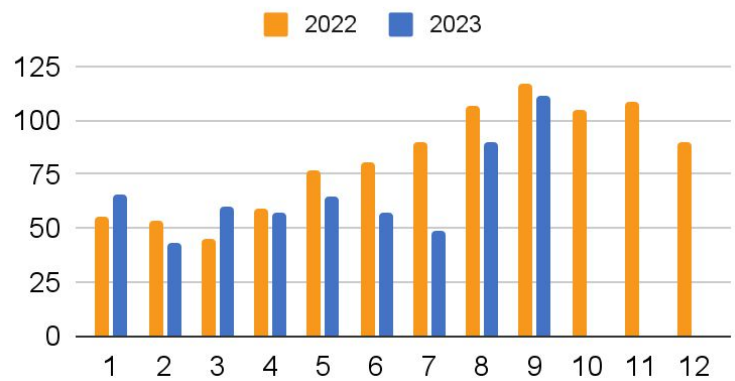

Population on each island

Official capacity on the islands is 16.208 people. Today's population is 1.065 people under max total capacity. In the end of September 2022 total population was 3.842, one year later its 15.143, population has increased by 11.301 people in 12 months on the Greek Islands. In the last 12 months 24.094 people have been pushed back by Greek authorities.

Lesvos	5075	Kos	2385
Samos	4264	Leros	2355
Chios	986	Other	78

AEGEAN BOAT REPORT

MONTHLY STATISTICS SEPTEMBER 2023

It is the legal right of men, women or children to enter a country with or without paperwork, if they intend to apply for asylum. Pushbacks are the illegal practice of a state preventing them from doing so by stopping them entering its territory, or forcing them back across a border or into the waters of another state. The Greek government has hugely increased illegal pushbacks of refugees since March 2020, with some victims stating they have been beaten and robbed by Greek officials before being forced back across borders, or into the sea.

Pushbacks - people

Total people 2023: 16.233

Pushbacks

Total pushbacks 2023: 598

In September Aegean Boat Report have registered 111 pushback cases in the Aegean Sea, involving 3.396 children, women and men who tried to reach safety in Europe. Some of them had already arrived on the Greek Aegean islands, arrested by police, forced back to sea and left drifting in life rafts, illegally deported by the Hellenic Coast Guard (HCG), on orders from the Greek government, so far there has been no reaction from the EU on these illegal atrocities.