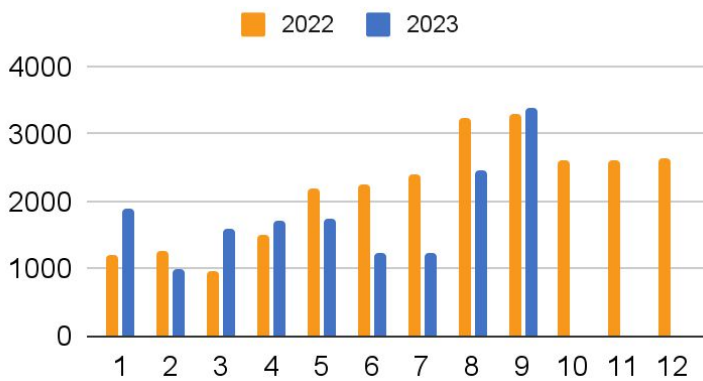

Population on each island

Official capacity on the islands is 16.208 people. Today's population is 1.065 people under max total capacity. In the end of September 2022 total population was 3.842, one year later its 15.143, population has increased by 11.301 people in 12 months on the Greek Islands. In the last 12 months 24.094 people have been pushed back by Greek authorities.

Lesvos	5075	Kos	2385
Samos	4264	Leros	2355
Chios	986	Other	78

AEGEAN BOAT REPORT

MONTHLY STATISTICS SEPTEMBER 2023

It is the legal right of men, women or children to enter a country with or without paperwork, if they intend to apply for asylum. Pushbacks are the illegal practice of a state preventing them from doing so by stopping them entering its territory, or forcing them back across a border or into the waters of another state. The Greek government has hugely increased illegal pushbacks of refugees since March 2020, with some victims stating they have been beaten and robbed by Greek officials before being forced back across borders, or into the sea.

Pushbacks - people

Total people 2023: 16.233

Pushbacks

Total pushbacks 2023: 598

In September Aegean Boat Report have registered 111 pushback cases in the Aegean Sea, involving 3.396 children, women and men who tried to reach safety in Europe. Some of them had already arrived on the Greek Aegean islands, arrested by police, forced back to sea and left drifting in life rafts, illegally deported by the Hellenic Coast Guard (HCG), on orders from the Greek government, so far there has been no reaction from the EU on these illegal atrocities.