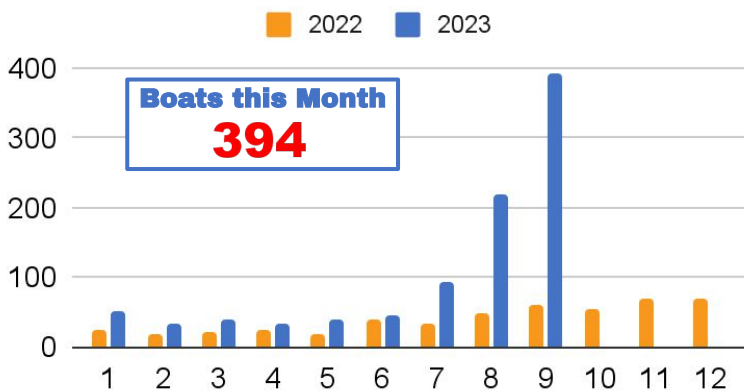

AEGEAN BOAT REPORT

MONTHLY STATISTICS SEPTEMBER 2023

People Registered on Aegean islands

In 2023, people arriving is up 265%, compared to 2022. In September 394 boats was officially registered as arrived on the Greek islands, carrying a total of 10.593 people. Arrivals has increased 98.7% compared to August, boats arriving is up 79.1%. Demographics on the islands: Men 52%, Women 24% and Children 24%

Boats Officially Arrived

Boats Stopped/Rescued by TCG

Arrivals has increased 592% compared to the same month in 2022. 712 boats started their trip towards the Greek islands in September, carrying a total of 20.727 people. 394 boats made the trip, carrying a total of 10.593 people, the rest, 318 boats, 10.134 people, were picked up by the Turkish Coast guard, 35% of these boats had been pushed back by the Greek Coast Guard.

Total numbers so far this year

In 2023 1.279 boats have been stopped on their way towards Greece, 36.816 people have been arrested. Boats arriving on the Greek island has been reduced due to the Greek governments pushback tactics, on Greek islands and at sea, boats picked up by TCG has increased for the same reason. Population on the islands is 15.143 people.