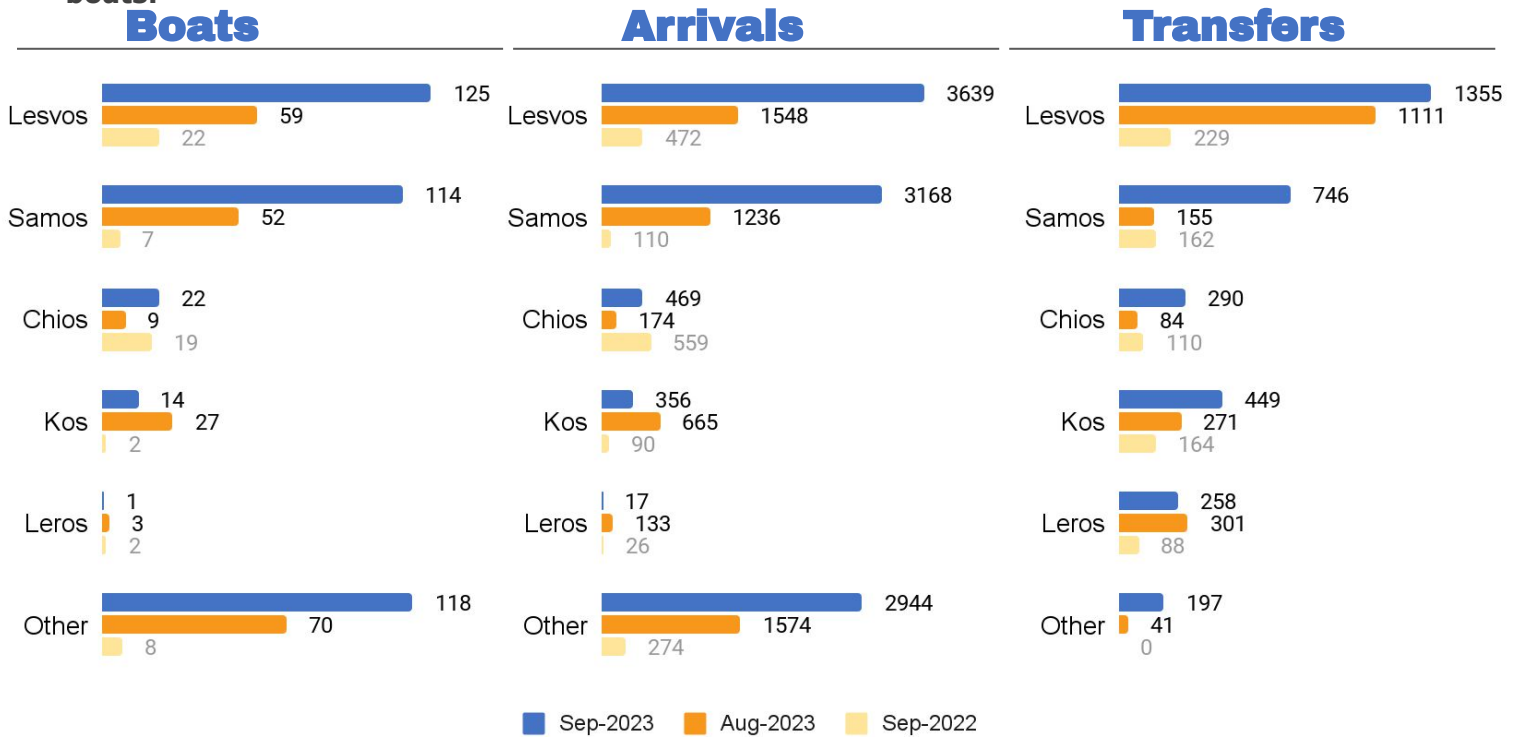

AEGEAN BOAT REPORT

MONTHLY STATISTICS SEPTEMBER 2023

People Registered on Aegean islands

In 2023, people arriving is up 265%, compared to 2022. In September 394 boats was officially registered as arrived on the Greek islands, carrying a total of 10.593 people. Arrivals has increased 98.7% compared to August, boats arriving is up 79.1%. Demographics on the islands: Men 52%, Women 24% and Children 24%

Boats Officially Arrived

Boats Stopped/Rescued by TCG

Arrivals has increased 592% compared to the same month in 2022. 712 boats started their trip towards the Greek islands in September, carrying a total of 20.727 people. 394 boats made the trip, carrying a total of 10.593 people, the rest, 318 boats, 10.134 people, were picked up by the Turkish Coast guard, 35% of these boats had been pushed back by the Greek Coast Guard.

Total numbers so far this year

In 2023 1.279 boats have been stopped on their way towards Greece, 36.816 people have been arrested. Boats arriving on the Greek island has been reduced due to the Greek governments pushback tactics, on Greek islands and at sea, boats picked up by TCG has increased for the same reason. Population on the islands is 15.143 people.

AEGEAN BOAT REPORT

MONTHLY STATISTICS SEPTEMBER 2023

Arrivals and transfers by island

In September 3.295 people were transported to mainland, from the Greek islands. Transfers have increased 67.9% compared to August, when 1.963 people were transported. In the last 12 months population on the Aegean islands has increased by 294%, from 3.842 to 15.143 people. The Greek government are trying to reduce arrivals on the Greek islands by illegally pushing back people crossing from Turkey towards the islands in small rubber boats.