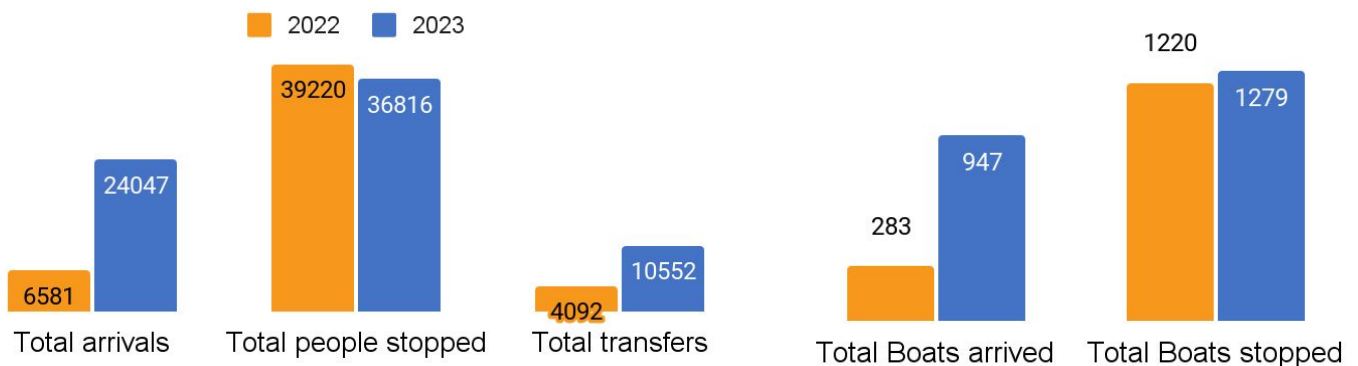

AEGEAN BOAT REPORT

MONTHLY STATISTICS SEPTEMBER 2023

People Registered on Aegean islands

In 2023, people arriving is up 265%, compared to 2022. In September 394 boats was officially registered as arrived on the Greek islands, carrying a total of 10.593 people. Arrivals has increased 98.7% compared to August, boats arriving is up 79.1%. Demographics on the islands: Men 52%, Women 24% and Children 24%

Boats Officially Arrived

Boats Stopped/Rescued by TCG

Arrivals has increased 592% compared to the same month in 2022. 712 boats started their trip towards the Greek islands in September, carrying a total of 20.727 people. 394 boats made the trip, carrying a total of 10.593 people, the rest, 318 boats, 10.134 people, were picked up by the Turkish Coast guard, 35% of these boats had been pushed back by the Greek Coast Guard.

Total numbers so far this year

In 2023 1.279 boats have been stopped on their way towards Greece, 36.816 people have been arrested. Boats arriving on the Greek island has been reduced due to the Greek governments pushback tactics, on Greek islands and at sea, boats picked up by TCG has increased for the same reason. Population on the islands is 15.143 people.

AEGEAN BOAT REPORT

MONTHLY STATISTICS SEPTEMBER 2023

Arrivals and transfers by island

In September 3.295 people were transported to mainland, from the Greek islands. Transfers have increased 67.9% compared to August, when 1.963 people were transported. In the last 12 months population on the Aegean islands has increased by 294%, from 3.842 to 15.143 people. The Greek government are trying to reduce arrivals on the Greek islands by illegally pushing back people crossing from Turkey towards the islands in small rubber boats.