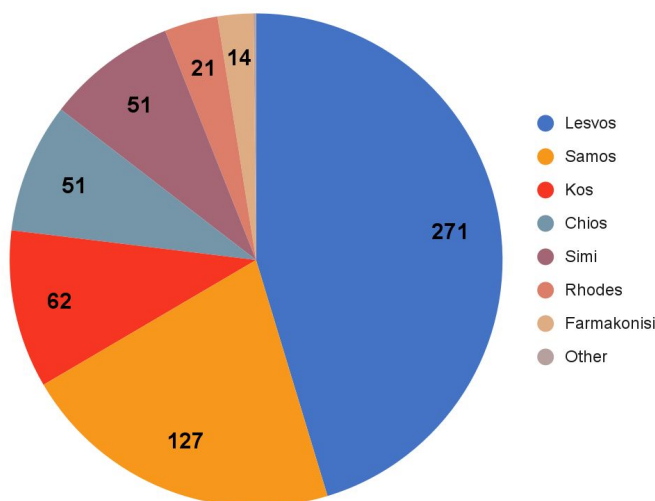

Pushbacks - people

Total people 2023: 16.233

Pushbacks

Total pushbacks 2023: 598

In September Aegean Boat Report have registered 111 pushback cases in the Aegean Sea, involving 3.396 children, women and men who tried to reach safety in Europe. Some of them had already arrived on the Greek Aegean islands, arrested by police, forced back to sea and left drifting in life rafts, illegally deported by the Hellenic Coast Guard (HCG), on orders from the Greek government, so far there has been no reaction from the EU on these illegal atrocities.

Pushbacks by island

Pushbacks by craft type

Of 111 registered pushback cases in September, 15 of these cases was performed by using rescue equipment/life rafts, 487 people, children, women and men was placed in 23 life rafts, and left helplessly drifting at sea by the Hellenic Coast Guard, a systematic use of rescue equipment as a deportation tool. The Turkish coast guard and police picked up 10.134 people floating in the Aegean Sea and on Turkish beaches, in 318 cases in September, 43.5% of these cases people had been pushed back by the Hellenic coast guard.