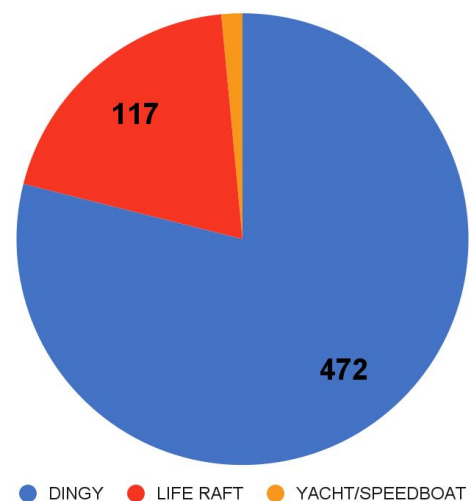

Pushbacks by craft type

Of 111 registered pushback cases in September, 15 of these cases was performed by using rescue equipment/life rafts, 487 people, children, women and men was placed in 23 life rafts, and left helplessly drifting at sea by the Hellenic Coast Guard, a systematic use of rescue equipment as a deportation tool. The Turkish coast guard and police picked up 10.134 people floating in the Aegean Sea and on Turkish beaches, in 318 cases in September, 43.5% of these cases people had been pushed back by the Hellenic coast guard.