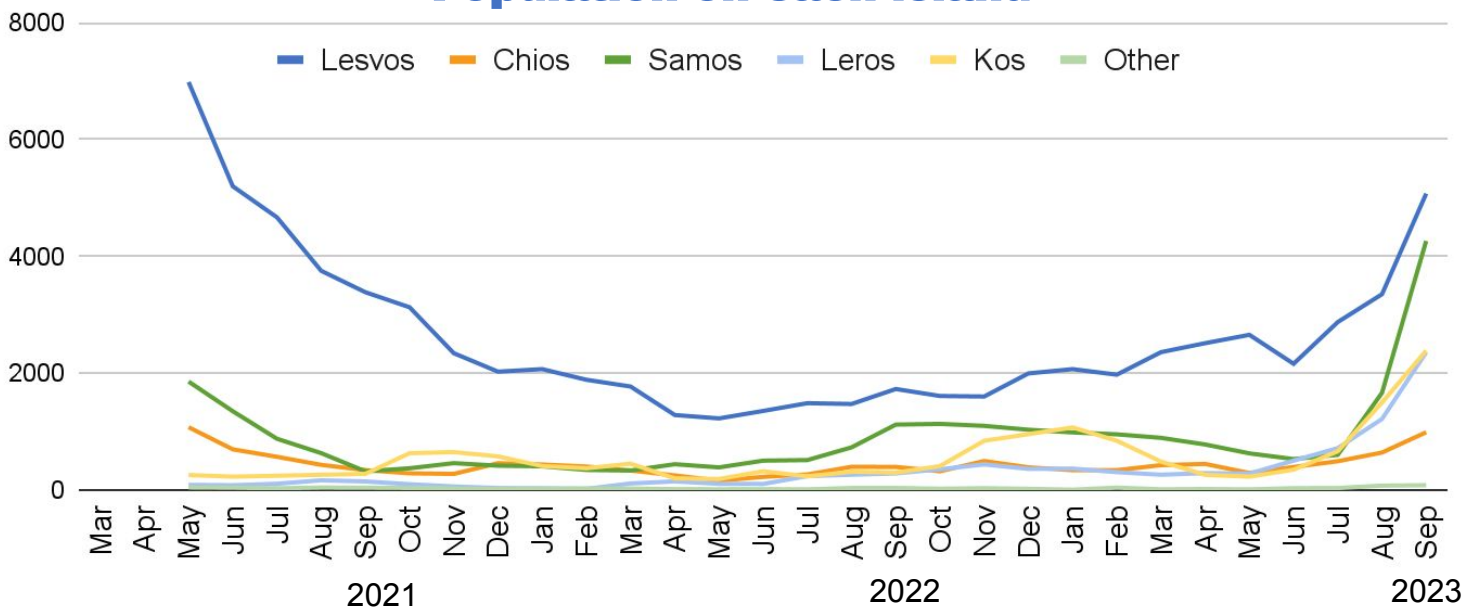

Total numbers so far this year

In 2023 1.279 boats have been stopped on their way towards Greece, 36.816 people have been arrested. Boats arriving on the Greek island has been reduced due to the Greek governments pushback tactics, on Greek islands and at sea, boats picked up by TCG has increased for the same reason. Population on the islands is 15.143 people.

AEGEAN BOAT REPORT

MONTHLY STATISTICS SEPTEMBER 2023

Arrivals and transfers by island

In September 3.295 people were transported to mainland, from the Greek islands. Transfers have increased 67.9% compared to August, when 1.963 people were transported. In the last 12 months population on the Aegean islands has increased by 294%, from 3.842 to 15.143 people. The Greek government are trying to reduce arrivals on the Greek islands by illegally pushing back people crossing from Turkey towards the islands in small rubber boats.

Population on each island

Official capacity on the islands is 16.208 people. Today's population is 1.065 people under max total capacity. In the end of September 2022 total population was 3.842, one year later its 15.143, population has increased by 11.301 people in 12 months on the Greek Islands. In the last 12 months 24.094 people have been pushed back by Greek authorities.