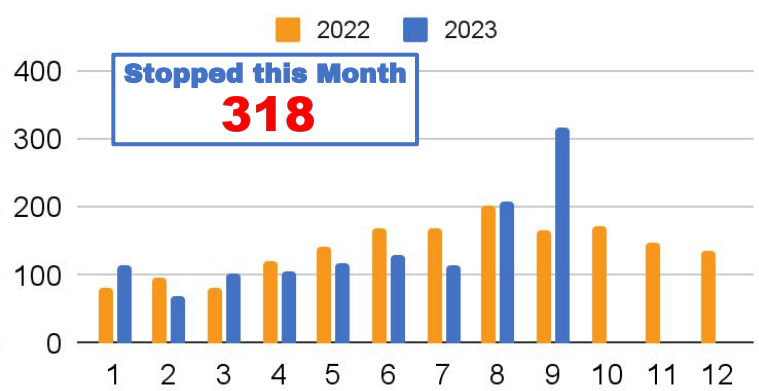

AEGEAN BOAT REPORT

MONTHLY STATISTICS SEPTEMBER 2023

People Registered on Aegean islands

In 2023, people arriving is up 265%, compared to 2022. In September 394 boats was officially registered as arrived on the Greek islands, carrying a total of 10.593 people. Arrivals has increased 98.7% compared to August, boats arriving is up 79.1%. Demographics on the islands: Men 52%, Women 24% and Children 24%

Boats Officially Arrived

Boats Stopped/Rescued by TCG

Arrivals has increased 592% compared to the same month in 2022. 712 boats started their trip towards the Greek islands in September, carrying a total of 20.727 people. 394 boats made the trip, carrying a total of 10.593 people, the rest, 318 boats, 10.134 people, were picked up by the Turkish Coast guard, 35% of these boats had been pushed back by the Greek Coast Guard.

Total numbers so far this year

In 2023 1.279 boats have been stopped on their way towards Greece, 36.816 people have been arrested. Boats arriving on the Greek island has been reduced due to the Greek governments pushback tactics, on Greek islands and at sea, boats picked up by TCG has increased for the same reason. Population on the islands is 15.143 people.

AEGEAN BOAT REPORT

MONTHLY STATISTICS SEPTEMBER 2023

Arrivals and transfers by island

In September 3.295 people were transported to mainland, from the Greek islands. Transfers have increased 67.9% compared to August, when 1.963 people were transported. In the last 12 months population on the Aegean islands has increased by 294%, from 3.842 to 15.143 people. The Greek government are trying to reduce arrivals on the Greek islands by illegally pushing back people crossing from Turkey towards the islands in small rubber boats.