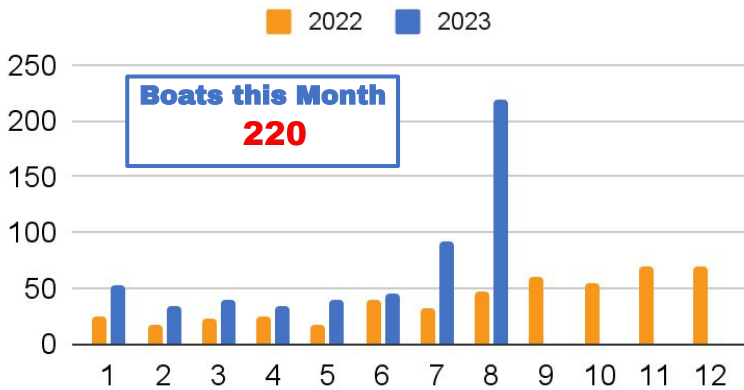

Boats Officially Arrived