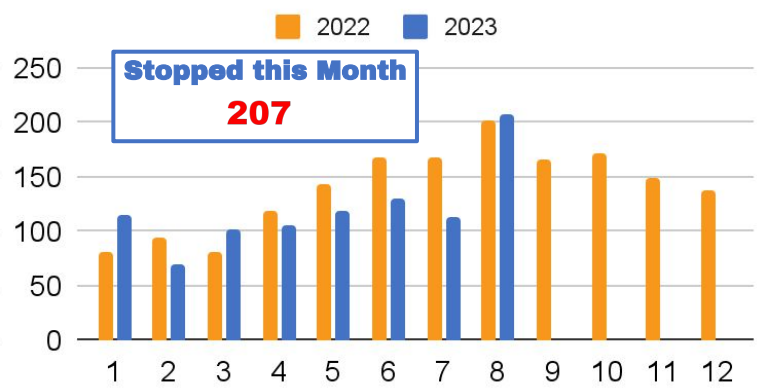

Boats Stopped/Rescued by TCG

Arrivals has increased 263% compared to the same month in 2022. 427 boats started their trip towards the Greek islands in August, carrying a total of 11.123 people. 220 boats made the trip, carrying a total of 5.330 people, the rest, 207 boats, 5.793 people, were picked up by the Turkish Coast guard, 43.5% of these boats had been pushed back by the Greek Coast Guard.