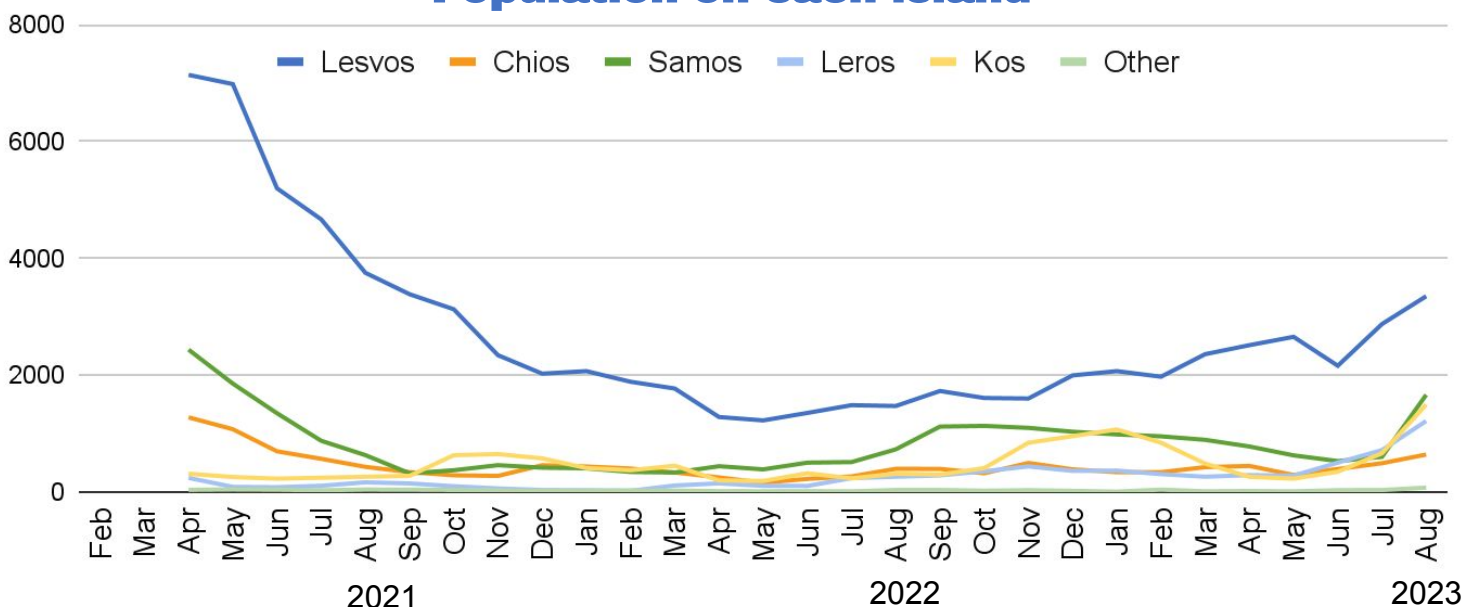

Population on each island

Official capacity on the islands is 16.208 people. Today's population is 7.778 people under max total capacity. In the end of August 2022 total population was 3.190, one year later its 8.430, population has increased by 5.240 people in 12 months on the Greek Islands. In the last 12 months 24.000 people have been pushed back by Greek authorities.

Lesvos	3351	Kos	1495
Samos	1662	Leros	1213
Chios	638	Other	71