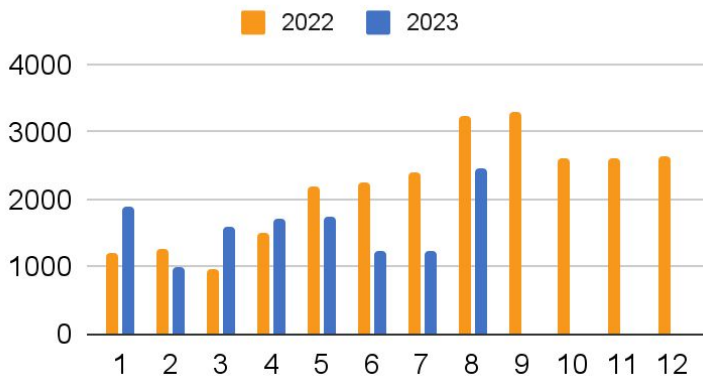

AEGEAN BOAT REPORT

MONTHLY STATISTICS AUGUST 2023

It is the legal right of men, women or children to enter a country with or without paperwork, if they intend to apply for asylum. Pushbacks are the illegal practice of a state preventing them from doing so by stopping them entering its territory, or forcing them back across a border or into the waters of another state. The Greek government has hugely increased illegal pushbacks of refugees since March 2020, with some victims stating they have been beaten and robbed by Greek officials before being forced back across borders, or into the sea.

Pushbacks - people

Total people 2023: 12.837