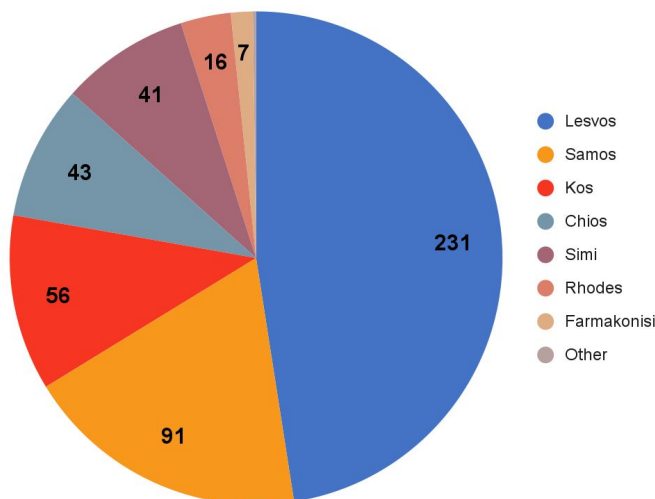

Pushbacks by island