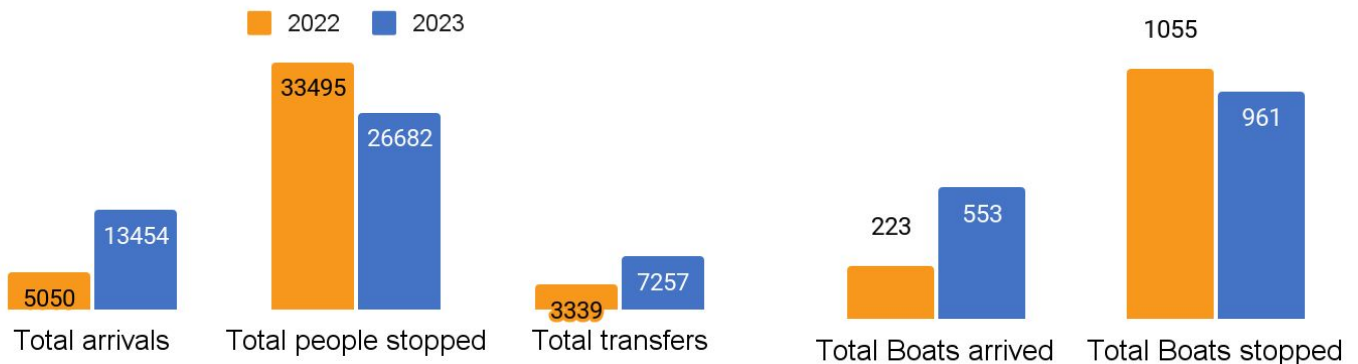

### People Registered on Aegean islands

In 2023, people arriving is up 167%, compared to 2022. In August 220 boats was officially registered as arrived on the Greek islands, carrying a total of 5.330 people. Arrivals has increased 107% compared to July, boats arriving is up 140%. Demographics on the islands: Men 52%, Women 24% and Children 24%

### Boats Officially Arrived

### Boats Stopped/Rescued by TCG

Arrivals has increased 263% compared to the same month in 2022. 427 boats started their trip towards the Greek islands in August, carrying a total of 11.123 people. 220 boats made the trip, carrying a total of 5.330 people, the rest, 207 boats, 5.793 people, were picked up by the Turkish Coast guard, 43.5% of these boats had been pushed back by the Greek Coast Guard.

### Total numbers so far this year

In 2023 961 boats have been stopped on their way towards Greece, 26.682 people have been arrested. Boats arriving on the Greek island has been reduced due to the Greek governments pushback tactics, on Greek islands and at sea, boats picked up by TCG has increased for the same reason. Population on the islands is 8.430 people.