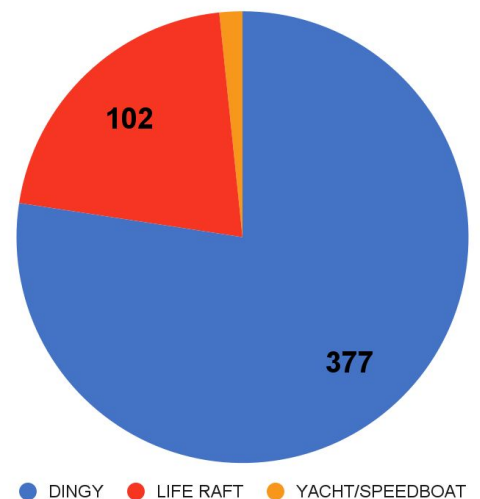

Pushbacks by craft type

Of 90 registered pushback cases in August, only 1 of these cases was performed by using rescue equipment/life rafts, 7 people, children, women and men was placed in 1 life raft, and left helplessly drifting at sea by the Hellenic Coast Guard, a systematic use of rescue equipment as a deportation tool. The Turkish coast guard and police picked up 5.793 people floating in the Aegean Sea and on Turkish beaches, in 207 cases in August, 43.5% of these cases people had been pushed back by the Hellenic coast guard.