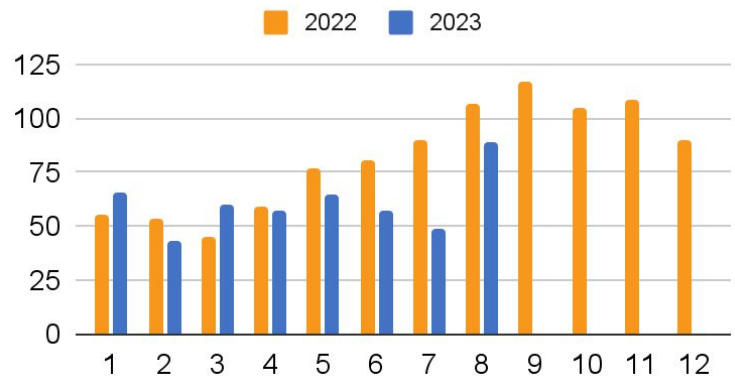

Pushbacks

Total pushbacks 2023: 487

In August Aegean Boat Report have registered 90 pushback cases in the Aegean Sea, involving 2.455 children, women and men who tried to reach safety in Europe. Some of them had already arrived on the Greek Aegean islands, arrested by police, forced back to sea and left drifting in life rafts, illegally deported by the Hellenic Coast Guard (HCG), on orders from the Greek government, so far there has been no reaction from the EU on these illegal atrocities.