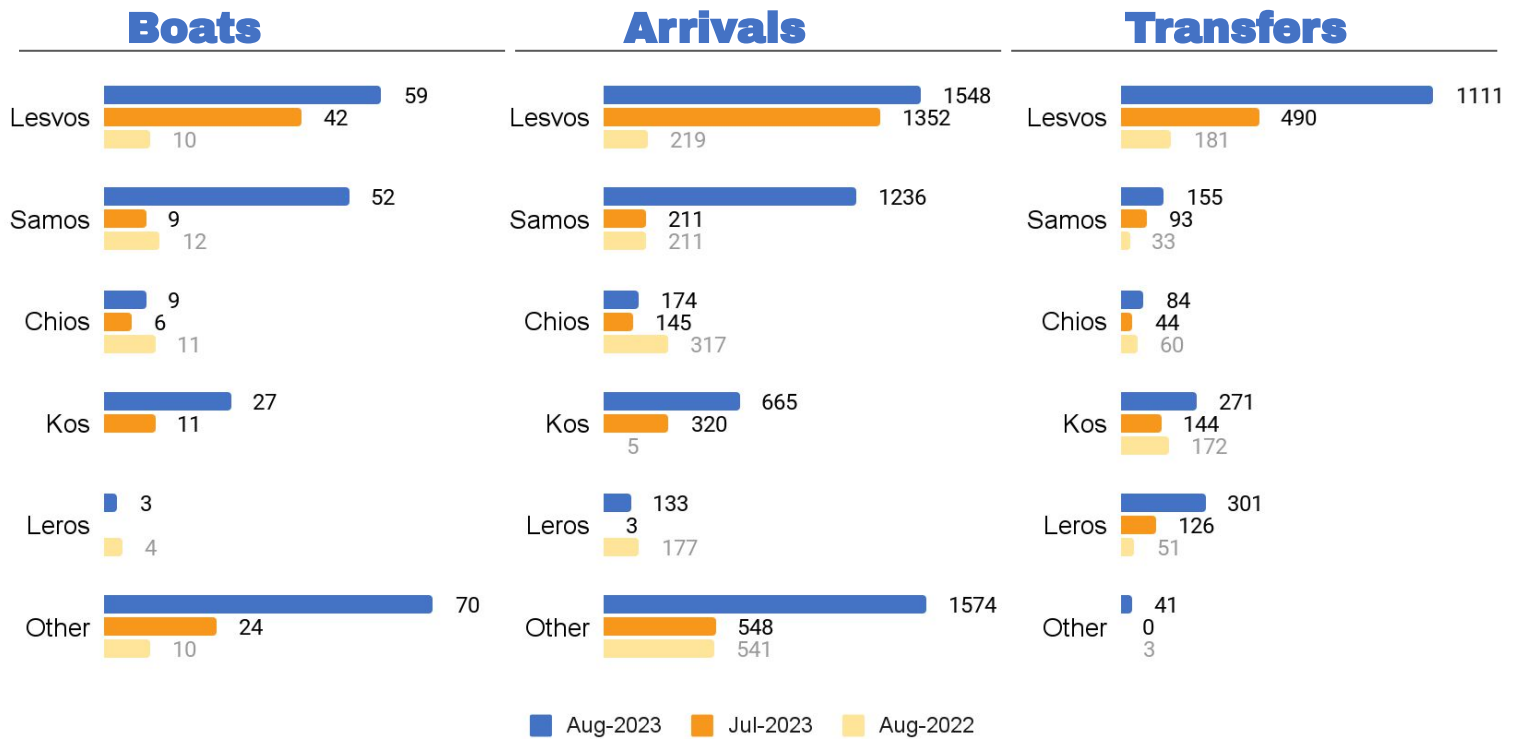

AEGEAN BOAT REPORT

MONTHLY STATISTICS AUGUST 2023

Arrivals and transfers by island

In August 1.963 people were transported to mainland, from the Greek islands. Transfers have increased 119% compared to July, when 897 people were transported. In the last 12 months population on the Aegean islands has increased by 164%, from 3.190 to 8.430 people. The Greek government are trying to reduce arrivals on the Greek islands by illegally pushing back people crossing from Turkey towards the islands in small rubber boats.