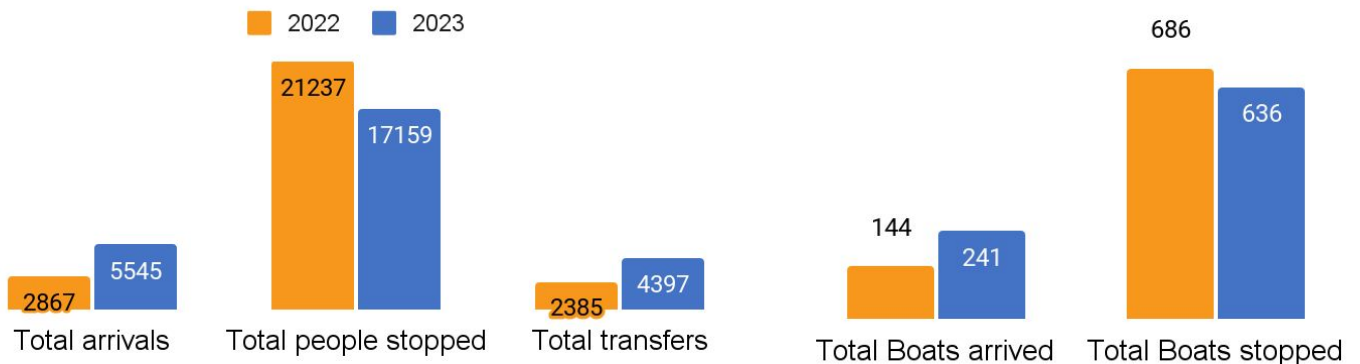

AEGEAN BOAT REPORT

MONTHLY STATISTICS JUNE 2023

People Registered on Aegean islands

In 2023, people arriving is up 93.4%, compared to 2022. In June 45 boats was officially registered as arrived on the Greek islands, carrying a total of 994 people. Arrivals has increased 19.6% compared to June, boats arriving is up 15.4%. Demographics on the islands: Men 52%, Women 24% and Children 24%

Boats Officially Arrived

Boats Stopped/Rescued by TCG

Arrivals has decreased 6.4% compared to the same month in 2022. 172 boats started their trip towards the Greek islands in June, carrying a total of 3.978 people. 45 boats made the trip, carrying a total of 994 people, the rest, 127 boats, 2.984 people, were picked up by the Turkish Coast guard, 44.9% of these boats had been pushed back by the Greek Coast Guard.

Total numbers so far this year

In 2023 641 boats have been stopped on their way towards Greece, 17.526 people have been arrested. Boats arriving on the Greek island has been reduced due to the Greek governments pushback tactics, on Greek islands and at sea, boats picked up by TCG has increased for the same reason. Population on the islands is 3.946.

AEGEAN BOAT REPORT

MONTHLY STATISTICS JUNE 2023

Arrivals and transfers by island

In June 909 people were transported to mainland, from the Greek islands. Transfers have decreased 15% compared to May, when 1.069 people were transported. In the last 12 months population on the Aegean islands has increased by 57.8%, from 2.500 to 3.946 people. The Greek government have drastically reduced arrivals on the Greek island, due to illegal pushbacks performed by the Greek coast guard in the Aegean Sea.