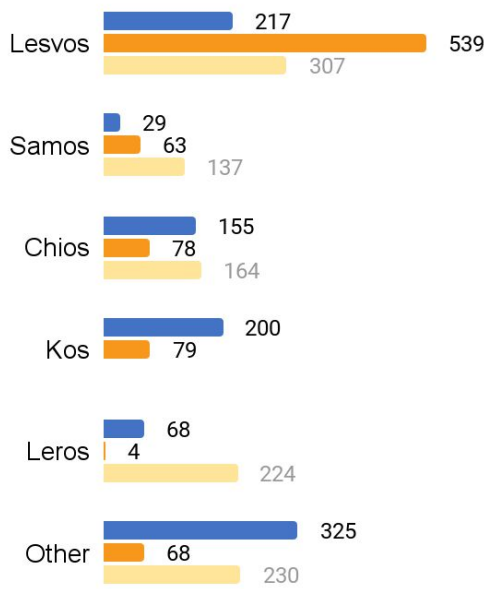

Boats Officially Arrived

Boats Stopped/Rescued by TCG

Arrivals has decreased 6.4% compared to the same month in 2022. 172 boats started their trip towards the Greek islands in June, carrying a total of 3.978 people. 45 boats made the trip, carrying a total of 994 people, the rest, 127 boats, 2.984 people, were picked up by the Turkish Coast guard, 44.9% of these boats had been pushed back by the Greek Coast Guard.

Total numbers so far this year

In 2023 641 boats have been stopped on their way towards Greece, 17.526 people have been arrested. Boats arriving on the Greek island has been reduced due to the Greek governments pushback tactics, on Greek islands and at sea, boats picked up by TCG has increased for the same reason. Population on the islands is 3.946.

AEGEAN BOAT REPORT

MONTHLY STATISTICS JUNE 2023

Arrivals and transfers by island

In June 909 people were transported to mainland, from the Greek islands. Transfers have decreased 15% compared to May, when 1.069 people were transported. In the last 12 months population on the Aegean islands has increased by 57.8%, from 2.500 to 3.946 people. The Greek government have drastically reduced arrivals on the Greek island, due to illegal pushbacks performed by the Greek coast guard in the Aegean Sea.

Boats

Arrivals

Transfers

■ Jun-2023 ■ May-2023 ■ Jun-2022

Population on each island

Official capacity on the islands is 16.190 people. Today's population is 12.244 people under max total capacity. In the end of June 2022 total population was 2.500, one year later its 3.946, population has increased by 1.446 people in 12 months on the Greek Islands. In the last 12 months 25.956 people have been pushed back by Greek authorities.