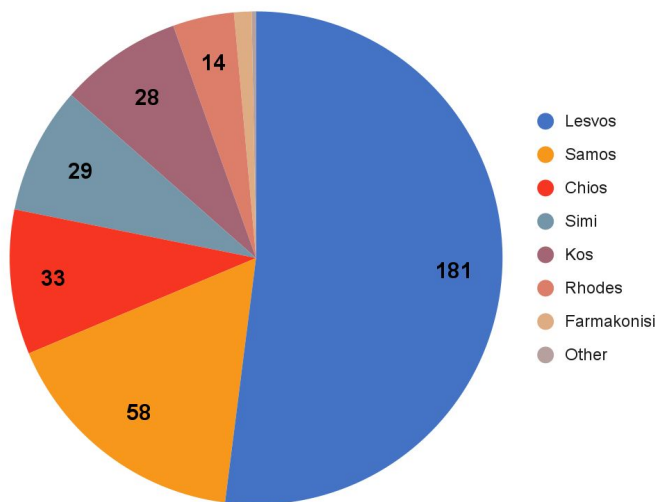

Pushbacks - people

Total people 2023: 9.160

Pushbacks

Total pushbacks 2023: 348

In June Aegean Boat Report have registered 57 pushback cases in the Aegean Sea, involving 1.242 children, women and men who tried to reach safety in Europe. Many of them had already arrived on the Greek Aegean islands, arrested by police, forced back to sea and left drifting in life rafts, illegally deported by the Hellenic Coast Guard (HCG), on orders from the Greek government, so far there has been no reaction from the EU on these illegal atrocities.

Pushbacks by island

Pushbacks by craft type

Of 57 registered pushback cases in June, 10 of these cases was performed by using rescue equipment/life rafts, 133 people, children, women and men was placed in a total of 101 life rafts, and left helplessly drifting at sea by the Hellenic Coast Guard, a systematic use of rescue equipment as a deportation tool. The Turkish coast guard and police picked up 3.209 people floating in the Aegean Sea and on Turkish beaches, in 130 cases in June, 44.9% of these cases people had been pushed back by the Hellenic coast guard.