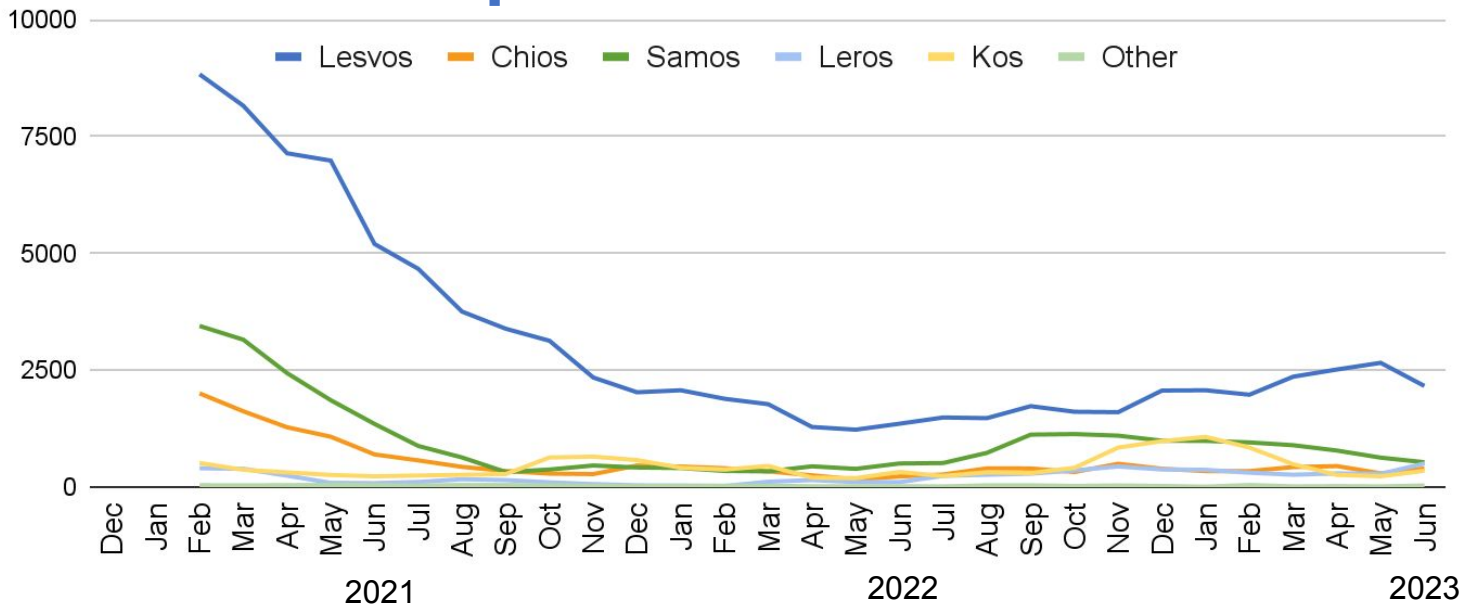

AEGEAN BOAT REPORT

MONTHLY STATISTICS JUNE 2023

Arrivals and transfers by island

In June 909 people were transported to mainland, from the Greek islands. Transfers have decreased 15% compared to May, when 1.069 people were transported. In the last 12 months population on the Aegean islands has increased by 57.8%, from 2.500 to 3.946 people. The Greek government have drastically reduced arrivals on the Greek island, due to illegal pushbacks performed by the Greek coast guard in the Aegean Sea.

Boats

Arrivals

Transfers

■ Jun-2023 ■ May-2023 ■ Jun-2022

Population on each island

Official capacity on the islands is 16.190 people. Today's population is 12.244 people under max total capacity. In the end of June 2022 total population was 2.500, one year later its 3.946, population has increased by 1.446 people in 12 months on the Greek Islands. In the last 12 months 25.956 people have been pushed back by Greek authorities.