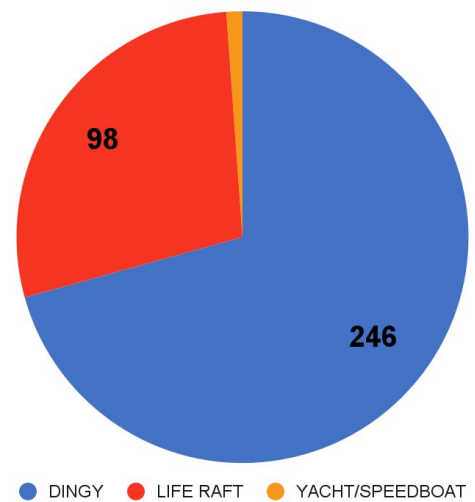

Pushbacks - people

Total people 2023: 9.160

Pushbacks

Total pushbacks 2023: 348

In June Aegean Boat Report have registered 57 pushback cases in the Aegean Sea, involving 1.242 children, women and men who tried to reach safety in Europe. Many of them had already arrived on the Greek Aegean islands, arrested by police, forced back to sea and left drifting in life rafts, illegally deported by the Hellenic Coast Guard (HCG), on orders from the Greek government, so far there has been no reaction from the EU on these illegal atrocities.

Pushbacks by island

Pushbacks by craft type

Of 57 registered pushback cases in June, 10 of these cases was performed by using rescue equipment/life rafts, 133 people, children, women and men was placed in a total of 101 life rafts, and left helplessly drifting at sea by the Hellenic Coast Guard, a systematic use of rescue equipment as a deportation tool. The Turkish coast guard and police picked up 3.209 people floating in the Aegean Sea and on Turkish beaches, in 130 cases in June, 44.9% of these cases people had been pushed back by the Hellenic coast guard.