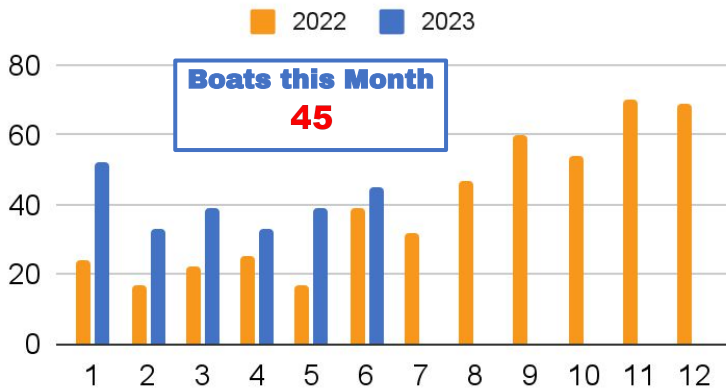

AEGEAN BOAT REPORT

MONTHLY STATISTICS JUNE 2023

People Registered on Aegean islands

In 2023, people arriving is up 93.4%, compared to 2022. In June 45 boats was officially registered as arrived on the Greek islands, carrying a total of 994 people. Arrivals has increased 19.6% compared to June, boats arriving is up 15.4%. Demographics on the islands: Men 52%, Women 24% and Children 24%

Boats Officially Arrived

Boats Stopped/Rescued by TCG

Arrivals has decreased 6.4% compared to the same month in 2022. 172 boats started their trip towards the Greek islands in June, carrying a total of 3.978 people. 45 boats made the trip, carrying a total of 994 people, the rest, 127 boats, 2.984 people, were picked up by the Turkish Coast guard, 44.9% of these boats had been pushed back by the Greek Coast Guard.

AEGEAN BOAT REPORT

MONTHLY STATISTICS JUNE 2023

Arrivals and transfers by island

In June 909 people were transported to mainland, from the Greek islands. Transfers have decreased 15% compared to May, when 1.069 people were transported. In the last 12 months population on the Aegean islands has increased by 57.8%, from 2.500 to 3.946 people. The Greek government have drastically reduced arrivals on the Greek island, due to illegal pushbacks performed by the Greek coast guard in the Aegean Sea.

Boats

Arrivals

Transfers

■ Jun-2023 ■ May-2023 ■ Jun-2022

Population on each island

Official capacity on the islands is 16.190 people. Today's population is 12.244 people under max total capacity. In the end of June 2022 total population was 2.500, one year later its 3.946, population has increased by 1.446 people in 12 months on the Greek Islands. In the last 12 months 25.956 people have been pushed back by Greek authorities.