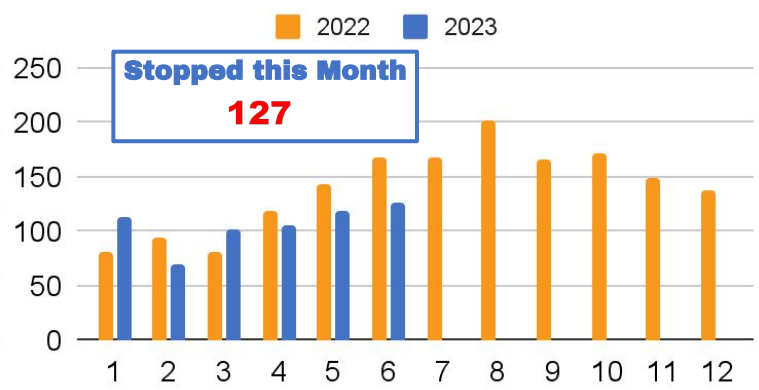

AEGEAN BOAT REPORT

MONTHLY STATISTICS JUNE 2023

People Registered on Aegean islands

In 2023, people arriving is up 93.4%, compared to 2022. In June 45 boats was officially registered as arrived on the Greek islands, carrying a total of 994 people. Arrivals has increased 19.6% compared to June, boats arriving is up 15.4%. Demographics on the islands: Men 52%, Women 24% and Children 24%

Boats Officially Arrived

Boats Stopped/Rescued by TCG

Arrivals has decreased 6.4% compared to the same month in 2022. 172 boats started their trip towards the Greek islands in June, carrying a total of 3.978 people. 45 boats made the trip, carrying a total of 994 people, the rest, 127 boats, 2.984 people, were picked up by the Turkish Coast guard, 44.9% of these boats had been pushed back by the Greek Coast Guard.

AEGEAN BOAT REPORT

MONTHLY STATISTICS JUNE 2023

Arrivals and transfers by island

In June 909 people were transported to mainland, from the Greek islands. Transfers have decreased 15% compared to May, when 1.069 people were transported. In the last 12 months population on the Aegean islands has increased by 57.8%, from 2.500 to 3.946 people. The Greek government have drastically reduced arrivals on the Greek island, due to illegal pushbacks performed by the Greek coast guard in the Aegean Sea.

Boats

Arrivals

Transfers

■ Jun-2023 ■ May-2023 ■ Jun-2022

Population on each island

Official capacity on the islands is 16.190 people. Today's population is 12.244 people under max total capacity. In the end of June 2022 total population was 2.500, one year later its 3.946, population has increased by 1.446 people in 12 months on the Greek Islands. In the last 12 months 25.956 people have been pushed back by Greek authorities.