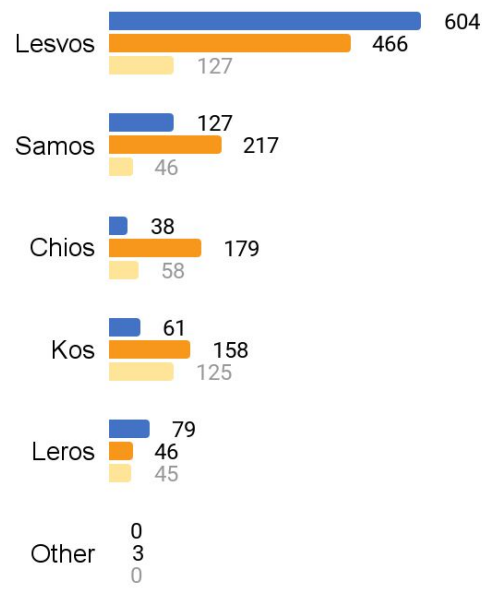

Transfers

■ Jun-2023 ■ May-2023 ■ Jun-2022