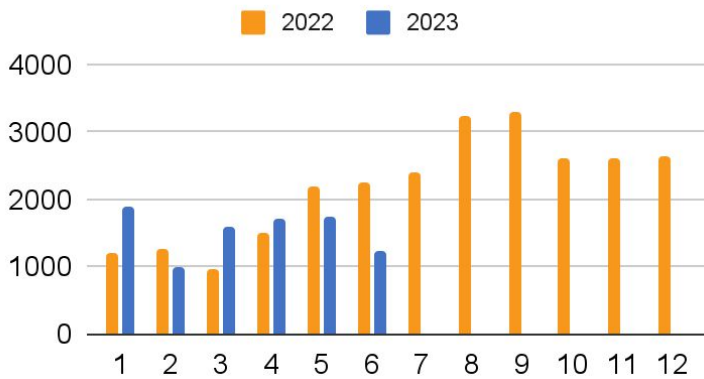

Boats

Arrivals

Transfers

■ Jun-2023 ■ May-2023 ■ Jun-2022

Population on each island

Official capacity on the islands is 16.190 people. Today's population is 12.244 people under max total capacity. In the end of June 2022 total population was 2.500, one year later its 3.946, population has increased by 1.446 people in 12 months on the Greek Islands. In the last 12 months 25.956 people have been pushed back by Greek authorities.

Lesvos	2159	Kos	344
Samos	526	Leros	499
Chios	391	Other	27

AEGEAN BOAT REPORT

MONTHLY STATISTICS JUNE 2023

It is the legal right of men, women or children to enter a country with or without paperwork, if they intend to apply for asylum. Pushbacks are the illegal practice of a state preventing them from doing so by stopping them entering its territory, or forcing them back across a border or into the waters of another state. The Greek government has hugely increased illegal pushbacks of refugees since March 2020, with some victims stating they have been beaten and robbed by Greek officials before being forced back across borders, or into the sea.

Pushbacks - people

Total people 2023: 9.160

Pushbacks

Total pushbacks 2023: 348

In June Aegean Boat Report have registered 57 pushback cases in the Aegean Sea, involving 1.242 children, women and men who tried to reach safety in Europe. Many of them had already arrived on the Greek Aegean islands, arrested by police, forced back to sea and left drifting in life rafts, illegally deported by the Hellenic Coast Guard (HCG), on orders from the Greek government, so far there has been no reaction from the EU on these illegal atrocities.