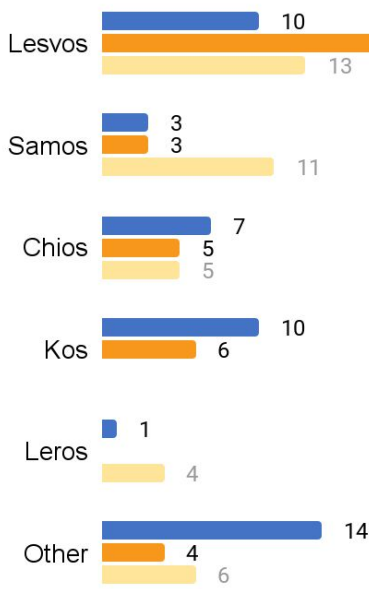

AEGEAN BOAT REPORT

MONTHLY STATISTICS JUNE 2023

Arrivals and transfers by island

In June 909 people were transported to mainland, from the Greek islands. Transfers have decreased 15% compared to May, when 1.069 people were transported. In the last 12 months population on the Aegean islands has increased by 57.8%, from 2.500 to 3.946 people. The Greek government have drastically reduced arrivals on the Greek island, due to illegal pushbacks performed by the Greek coast guard in the Aegean Sea.

Boats