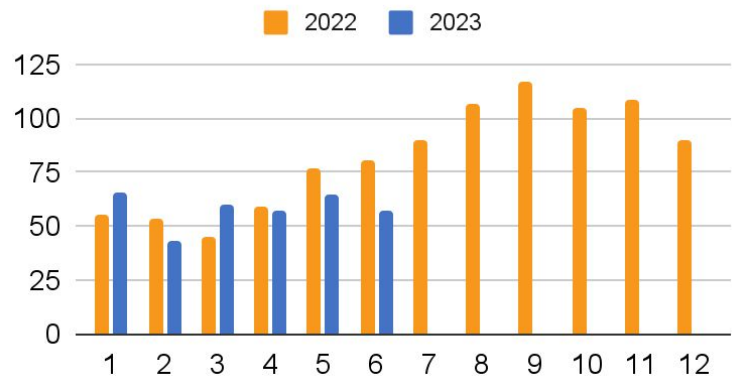

Boats

Arrivals

Transfers

■ Jun-2023 ■ May-2023 ■ Jun-2022

Population on each island

Official capacity on the islands is 16.190 people. Today's population is 12.244 people under max total capacity. In the end of June 2022 total population was 2.500, one year later its 3.946, population has increased by 1.446 people in 12 months on the Greek Islands. In the last 12 months 25.956 people have been pushed back by Greek authorities.

Lesvos	2159	Kos	344
Samos	526	Leros	499
Chios	391	Other	27

AEGEAN BOAT REPORT

MONTHLY STATISTICS JUNE 2023

It is the legal right of men, women or children to enter a country with or without paperwork, if they intend to apply for asylum. Pushbacks are the illegal practice of a state preventing them from doing so by stopping them entering its territory, or forcing them back across a border or into the waters of another state. The Greek government has hugely increased illegal pushbacks of refugees since March 2020, with some victims stating they have been beaten and robbed by Greek officials before being forced back across borders, or into the sea.

Pushbacks - people

Total people 2023: 9.160

Pushbacks

Total pushbacks 2023: 348

In June Aegean Boat Report have registered 57 pushback cases in the Aegean Sea, involving 1.242 children, women and men who tried to reach safety in Europe. Many of them had already arrived on the Greek Aegean islands, arrested by police, forced back to sea and left drifting in life rafts, illegally deported by the Hellenic Coast Guard (HCG), on orders from the Greek government, so far there has been no reaction from the EU on these illegal atrocities.