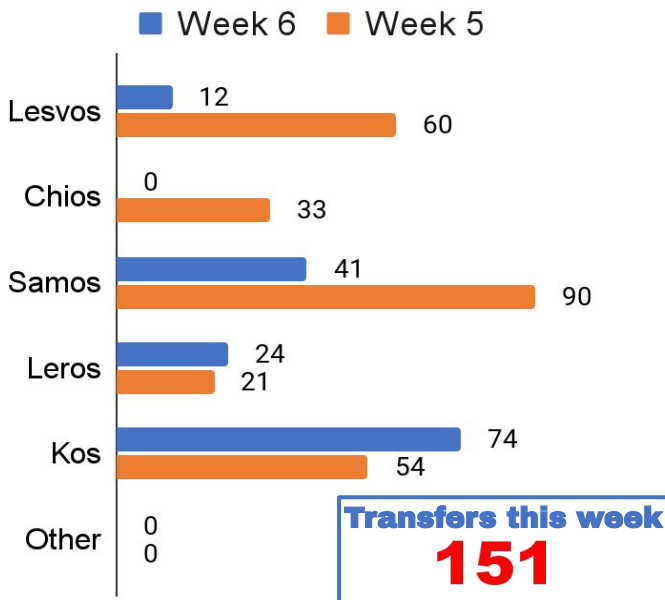

AEGEAN BOAT REPORT

WEEKLY STATISTICS FEB 06 - FEB 12

Boats Stopped TCG/Police

6 BOATS
220 PEOPLE

A total of 12 boats started their trip towards the Greek Aegean Islands, carrying a total of 378 people. 6 boats were stopped/pushback, and 158 people was registered on the Greek Islands. So far this year 127 boats have been picked up by The Turkish Coast Guard and Police, 3.576 people. 1.690 people have been registered as arrived on the Greek islands on 64 boat, so far in 2022. This number should have been much higher, due to pushbacks performed by the Hellenic coast guard.

Transfers to Mainland

Transfers to mainland have decreased 41.5% compared to last week, official population on the islands is 4.741 people. In the last 30 days population on the islands has decreased by 220 people. Demographics on the islands: Men 52%, Women 24%, Children 24% (40% younger than 10 years)