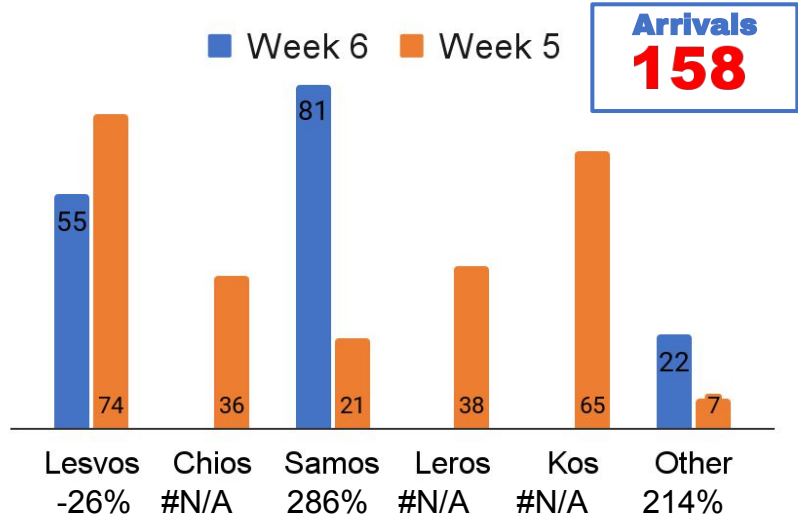

### Boats Stopped TCG/Police

**6** BOATS  
**220** PEOPLE

A total of 12 boats started their trip towards the Greek Aegean Islands, carrying a total of 378 people. 6 boats were stopped/pushback, and 158 people was registered on the Greek Islands. So far this year 127 boats have been picked up by The Turkish Coast Guard and Police, 3.576 people. 1.690 people have been registered as arrived on the Greek islands on 64 boat, so far in 2022. This number should have been much higher, due to pushbacks performed by the Hellenic coast guard.

### Transfers to Mainland

Transfers to mainland have decreased 41.5% compared to last week, official population on the islands is 4.741 people. In the last 30 days population on the islands has decreased by 220 people. Demographics on the islands: Men 52%, Women 24%, Children 24% (40% younger than 10 years)

### Population on the Aegean islands

**Population this week**  
**4741**

■ Lesvos ■ Chios ■ Samos ■ Leros ■ Kos ■ Other

### People Arrived on Aegean islands

Arrivals have decreased 34.5% compared to last Week. Registered boats arriving on the islands is down from 9 boats last week to 6 boats this week. Total number of boats started is down from 27 boats last week to 12 boats this week.