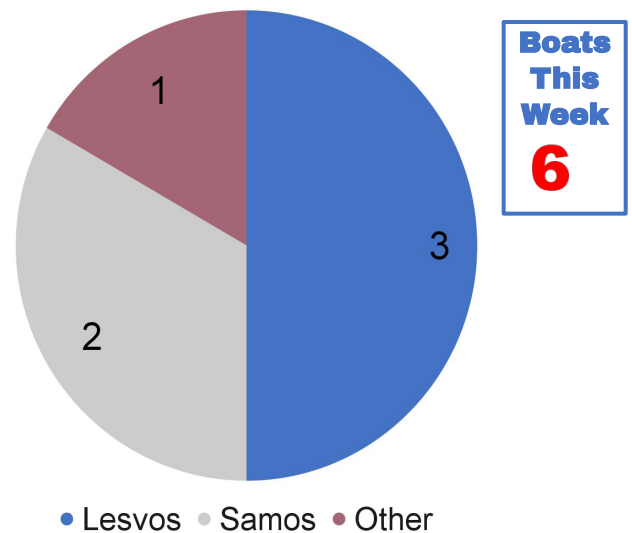

Boats Arrived on islands

This week TCG/police have picked up 6 boats, 50%, 6 boats, 50%, made it to the Greek islands. So far this year 64 boat have arrived on the Islands, 66.5% have been picked up by TCG