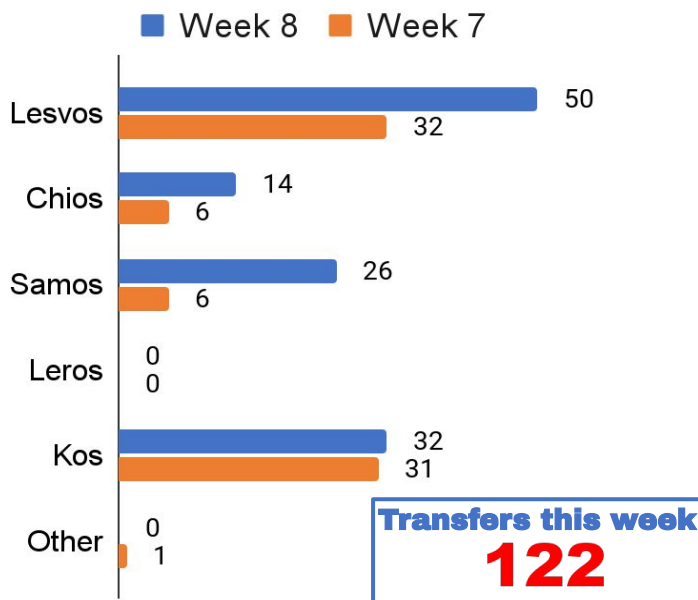

AEGEAN BOAT REPORT

WEEKLY STATISTICS FEB 21 - FEB 27

Boats Stopped TCG/Police

17 BOATS
363 PEOPLE

A total of 18 boats started their trip towards the Greek Aegean Islands, carrying a total of 394 people. 17 boats were stopped/pushback, and 31 people was registered on the Greek Islands. So far this year 174 boats have been picked up by The Turkish Coast Guard and Police, 4923 people. 487 people have been registered as arrived on the Greek islands on 40 boat, so far in 2022. This number should have been much higher, due to pushbacks performed by the Hellenic coast guard.

Transfers to Mainland

Transfers to mainland have increased 60.5% compared to last week, official population on the islands is 3006 people. In the last 30 days population on the islands has decreased by 342 people. Demographics on the islands: Men 60%, Women 13%, Children 27%(40% younger than 10 years)

Population on the Aegean islands

■ Lesvos ■ Chios ■ Samos ■ Leros ■ Kos ■ Other

1879

416

344

16

329

22