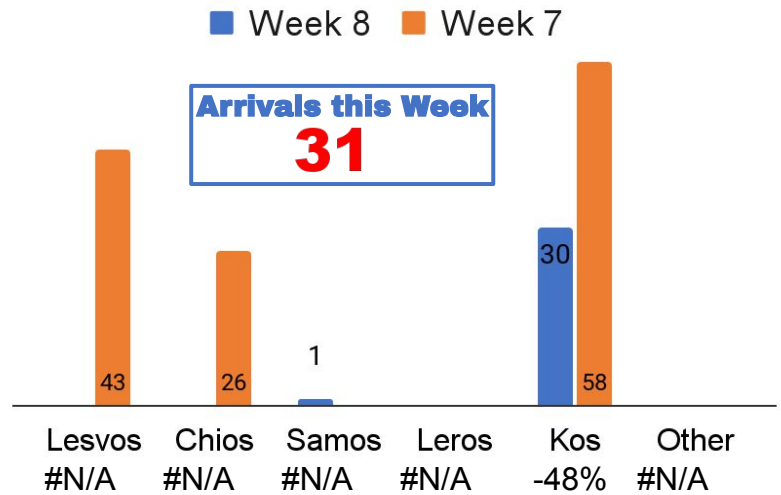

### Boats Stopped TCG/Police

**17** BOATS  
**363** PEOPLE

A total of 18 boats started their trip towards the Greek Aegean Islands, carrying a total of 394 people. 17 boats were stopped/pushback, and 31 people was registered on the Greek Islands. So far this year 174 boats have been picked up by The Turkish Coast Guard and Police, 4923 people. 487 people have been registered as arrived on the Greek islands on 40 boat, so far in 2022. This number should have been much higher, due to pushbacks performed by the Hellenic coast guard.

### Transfers to Mainland

Transfers to mainland have increased 60.5% compared to last week, official population on the islands is 3006 people. In the last 30 days population on the islands has decreased by 342 people. Demographics on the islands: Men 60%, Women 13%, Children 27%(40% younger than 10 years)

### Population on the Aegean islands

■ Lesvos ■ Chios ■ Samos ■ Leros ■ Kos ■ Other

1879

416

344

16

329

22

### People Arrived on Aegean islands

Arrivals have decreased 75.6% compared to last Week. Boats arriving on the islands is down from 9 boats last week to 1 boat this week. Total number of boats started is down from 38 boats last week to 18 boats this week.