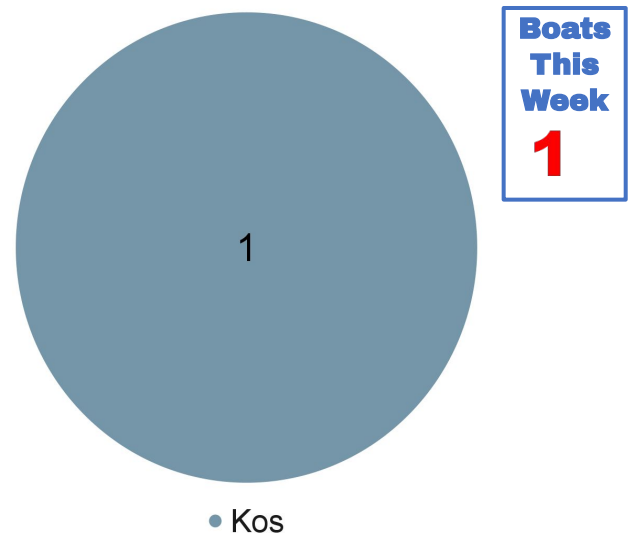

Boats Arrived on islands

This week TCG/police have picked up 17 boats, 94.4%, 1 boat, 5.6%, made it to the Greek islands. So far this year 40 boat have arrived on the Islands, 81.3% have been picked up by TCG

Population this week
3006