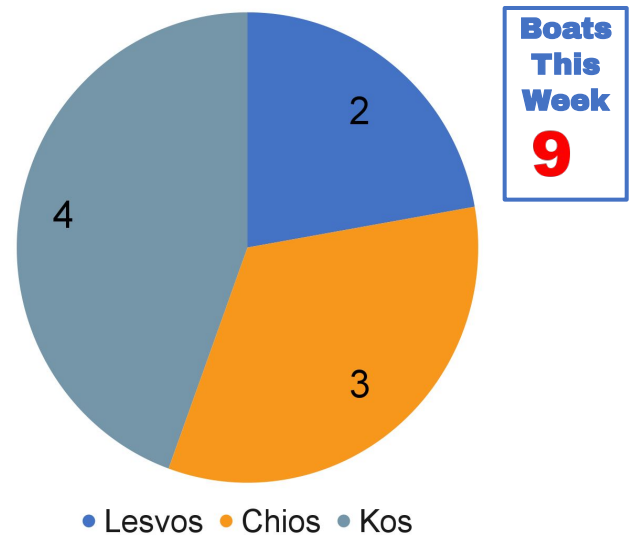

Boats Arrived on islands

This week TCG/police have picked up 29 boats, 76.3%, 9 boat, 23.7%, made it to the Greek islands. So far this year 39 boat have arrived on the Islands, 80.1% have been picked up by TCG

Population this week
3112