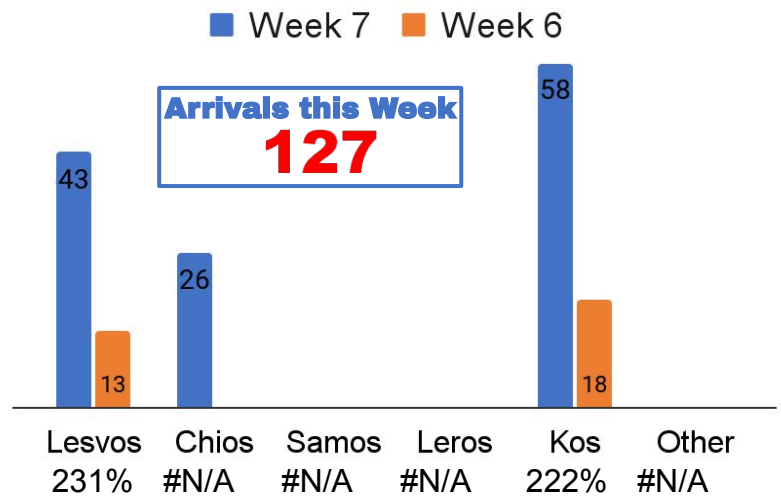

People Arrived on Aegean islands

Arrivals have increased 309.7 % compared to last Week. Boats arriving on the islands is up from 3 boats last week to 9 boats this week. Total number of boats started is up from 32 boats last week to 38 boats this week.