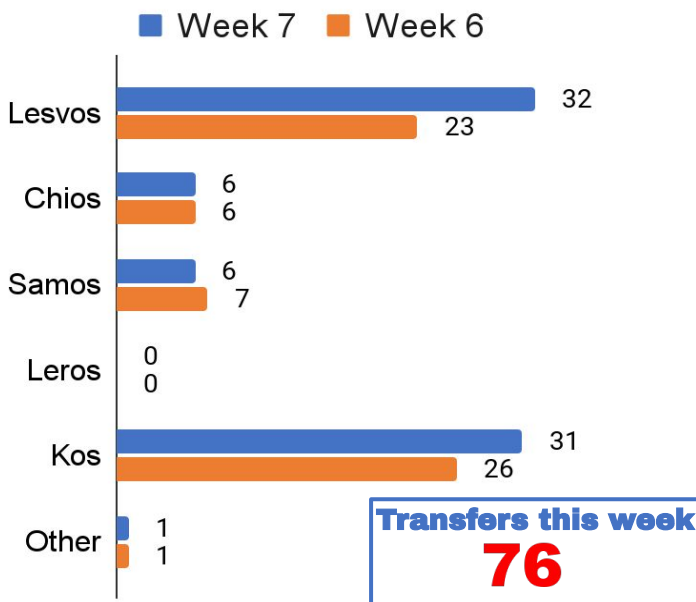

AEGEAN BOAT REPORT

WEEKLY STATISTICS FEB 14 - FEB 20

Boats Stopped TCG/Police

29 BOATS
1028 PEOPLE

A total of 38 boats started their trip towards the Greek Aegean Islands, carrying a total of 1155 people. 29 boats were stopped/pushback, and 127 people was registered on the Greek Islands. So far this year 157 boats have been picked up by The Turkish Coast Guard and Police, 4560 people. 456 people have been registered as arrived on the Greek islands on 39 boat, so far in 2022. This number should have been much higher, due to pushbacks performed by the Hellenic coast guard.

Transfers to Mainland

Transfers to mainland have increased 20.6% compared to last week, official population on the islands is 3112 people. In the last 30 days population on the islands has decreased by 317 people. Demographics on the islands: Men 60%, Women 13%, Children 27%(40% younger than 10 years)