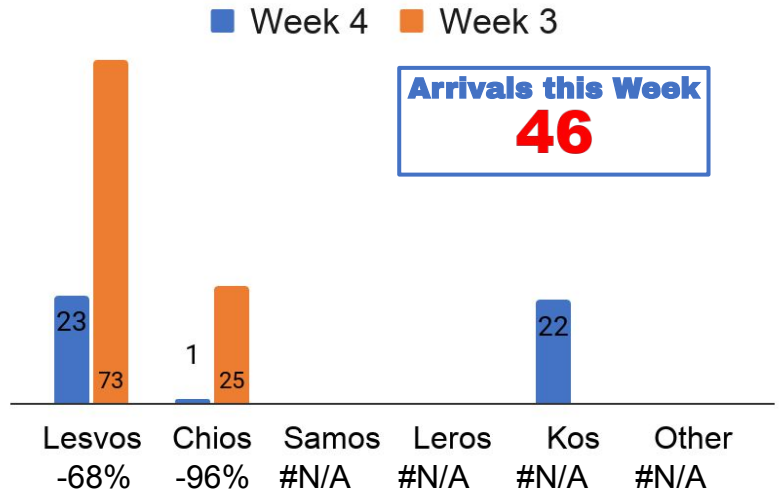

People Arrived on Aegean islands

Arrivals have decreased 53% compared to last week. Boats arriving on the islands has decreased from 4 last week to 2 this week. Total number of boats started has decreased from 12 boats last week to 9 boats this week.