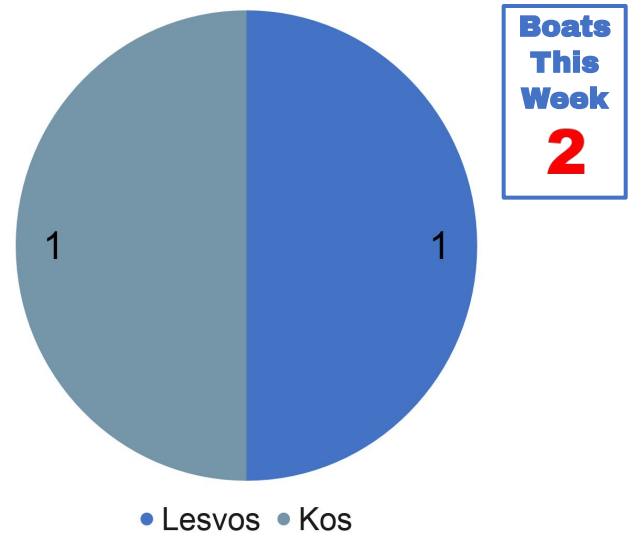

Boats Arrived on islands

This week TCG/police have picked up 7 boats, 77.8%, 2 boats, 22.2% made it to the Greek Islands. So far this year 9 boats have arrived on the Islands, 71.9% have been stopped by TCG