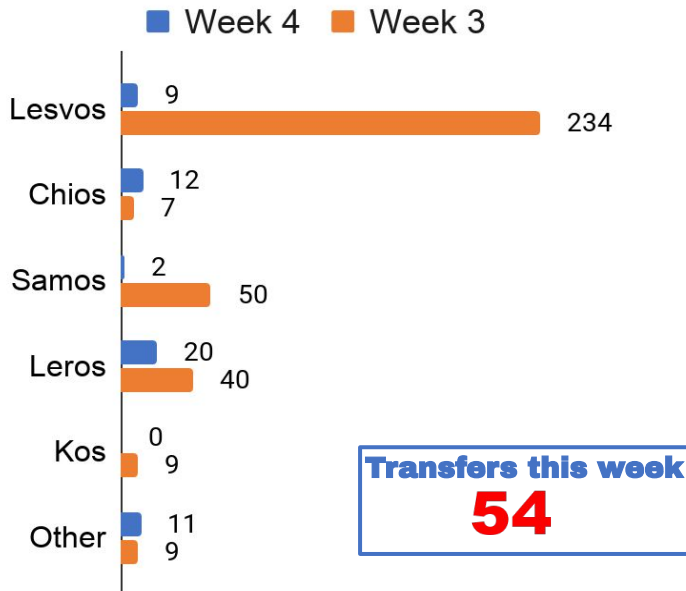

AEGEAN BOAT REPORT

WEEKLY STATISTICS JAN 25 - JAN 31

Boats Stopped TCG/Police

7 BOATS
128 PEOPLE

A total of 9 boats started their trip towards the Greek Aegean Islands, carrying a total of 174 people. However, 7 boats were stopped/pushback, and 46 people arrived on the Greek Islands. So far this year 23 boats have been picked up by The Turkish Coast Guard and Police, 615 people. 188 people have been registered as arrived on the Greek islands on 9 boats, so far in 2020. This number should have been higher, due to pushbacks performed by the Hellenic coast guard.

Transfers to Mainland

Transfers to mainland have decreased 84.5% compared to last week, official population on the islands is 16231 people. In the last 30 days population on the islands has decreased by 774 people. Demographics on the islands: Men 52%, Women 21%, Children 27%(70% younger than 12 years)