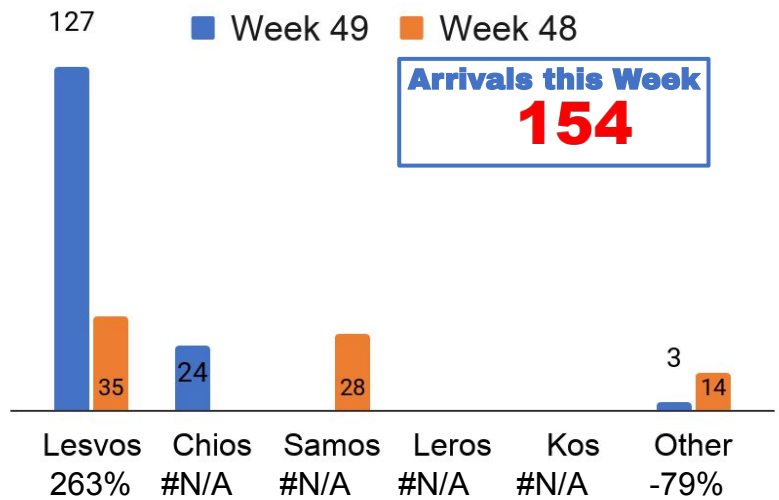

AEGEAN BOAT REPORT

WEEKLY STATISTICS NOV 30 - DEC 06

Boats Stopped TCG/Police

16 BOATS
306 PEOPLE

A total of 24 boats started their trip towards the Greek Aegean Islands, carrying a total of 460 people. However, 16 boats were stopped/pushback, and 154 people arrived on the Greek Islands. So far this year 748 boats have been picked up by The Turkish Coast Guard and Police, 24168 people. 9492 people have been registered as arrived on the Greek islands on 286 boats, so far in 2020. This number should have been higher, due to pushbacks performed by the Hellenic coast guard.

Transfers to Mainland

Transfers to mainland have increased 21.2% compared to last week, official population on the islands is 17412 people. In the last 30 days population on the islands has decreased by 845 people. Demographics on the islands: Men 51%, Women 21%, Children 28%(70% younger than 12 years)

Population on the Aegean islands

■ Lesvos ■ Chios ■ Samos ■ Leros ■ Kos ■ Other

People Arrived on Aegean islands

Arrivals have increased 18.5% compared to last week. Boats arriving on the islands has increased from 7 last week to 8 this week. Total number of boats started has increased from 20 boats last week to 24 boats this week.