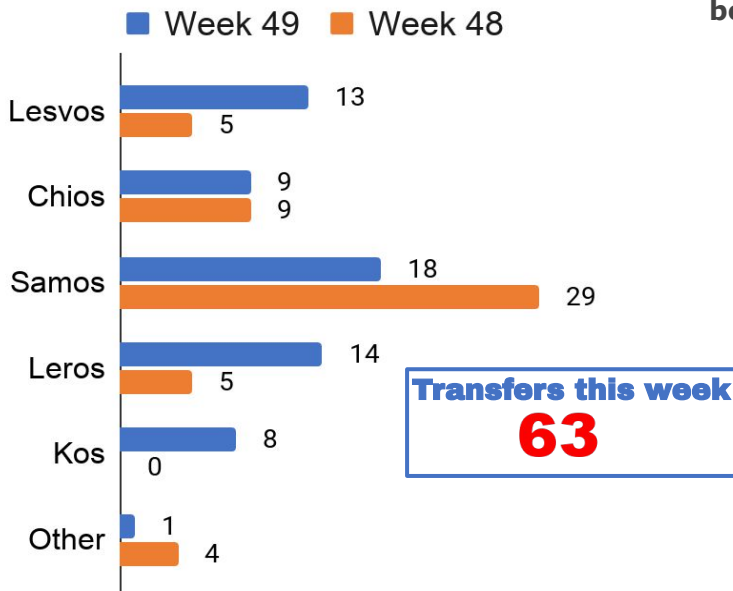

AEGEAN BOAT REPORT

WEEKLY STATISTICS NOV 30 - DEC 06

Boats Stopped TCG/Police

16 BOATS
306 PEOPLE

A total of 24 boats started their trip towards the Greek Aegean Islands, carrying a total of 460 people. However, 16 boats were stopped/pushback, and 154 people arrived on the Greek Islands. So far this year 748 boats have been picked up by The Turkish Coast Guard and Police, 24168 people. 9492 people have been registered as arrived on the Greek islands on 286 boats, so far in 2020. This number should have been higher, due to pushbacks performed by the Hellenic coast guard.

Transfers to Mainland

Transfers to mainland have increased 21.2% compared to last week, official population on the islands is 17412 people. In the last 30 days population on the islands has decreased by 845 people. Demographics on the islands: Men 51%, Women 21%, Children 28%(70% younger than 12 years)

Population on the Aegean islands

■ Lesvos ■ Chios ■ Samos ■ Leros ■ Kos ■ Other

People Arrived on Aegean islands

Arrivals have increased 18.5% compared to last week. Boats arriving on the islands has increased from 7 last week to 8 this week. Total number of boats started has increased from 20 boats last week to 24 boats this week.