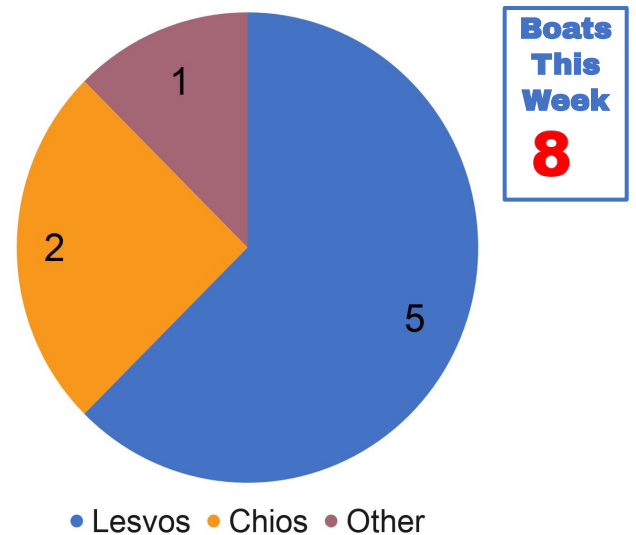

AEGEAN BOAT REPORT

WEEKLY STATISTICS NOV 30 - DEC 06

Boats Stopped TCG/Police

16 BOATS
306 PEOPLE

A total of 24 boats started their trip towards the Greek Aegean Islands, carrying a total of 460 people. However, 16 boats were stopped/pushback, and 154 people arrived on the Greek Islands. So far this year 748 boats have been picked up by The Turkish Coast Guard and Police, 24168 people. 9492 people have been registered as arrived on the Greek islands on 286 boats, so far in 2020. This number should have been higher, due to pushbacks performed by the Hellenic coast guard.

Transfers to Mainland

Transfers to mainland have increased 21.2% compared to last week, official population on the islands is 17412 people. In the last 30 days population on the islands has decreased by 845 people. Demographics on the islands: Men 51%, Women 21%, Children 28%(70% younger than 12 years)

Population on the Aegean islands

■ Lesvos ■ Chios ■ Samos ■ Leros ■ Kos ■ Other

People Arrived on Aegean islands

Arrivals have increased 18.5% compared to last week. Boats arriving on the islands has increased from 7 last week to 8 this week. Total number of boats started has increased from 20 boats last week to 24 boats this week.

Boats Arrived on islands

This week TCG/police have picked up 16 boats, 66.7%, 8 boats, 33.3% made it to the Greek Islands. So far this year 286 boats have arrived on the Islands, 72.3% have been stopped by TCG