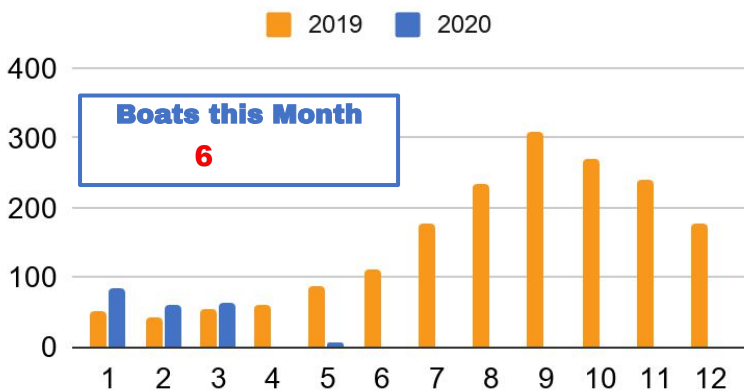

AEGEAN BOAT REPORT

MONTHLY STATISTICS MAY 2020

People Arrived on Aegean islands

In 2020, people arriving is down 20.6%, compared to 2019. In May 6 boats made it to the Greek islands, carrying a total of 227 people. Arrivals has increased 482% compared to April, boats arriving is up 500%. Demographics on the islands: Men 45%, Women 22% and Children 33%

Boats arrived on the islands

Boats stopped by TCG/Police

Total arrivals are down by 91.3% compared to same month in 2019. 31 boats started their trip towards the Greek islands in May, carrying a total of 832 people. 6 boats made the trip, carrying a total of 227 people, the rest, 25 boats, 605 people, were picked up by the Turkish Coast guard.

Total numbers so far this year

In 2020 435 boats have been stopped on their way towards Greece, 14248 people have been arrested. Both boats arriving on the Greek island, and boats stopped by TCG/Police has most likely been reduced due to the Greek governments pushback tactics, and the COVID-19 pandemic, population on the islands is 35962.

AEGEAN BOAT REPORT

MONTHLY STATISTICS MARCH 2020

Arrivals and transfers by island

In May 1873 people were transported to mainland, from the Greek islands. Transfers have increased 64% compared to April, when 1142 people were transported. In 12 months population on the Aegean islands has increased by 130%, from 15640 to 35962 people. Greek government's efforts to reduce population on the islands seems to be ineffective, refugees and locals on the islands are suffering due to a failed political strategy.