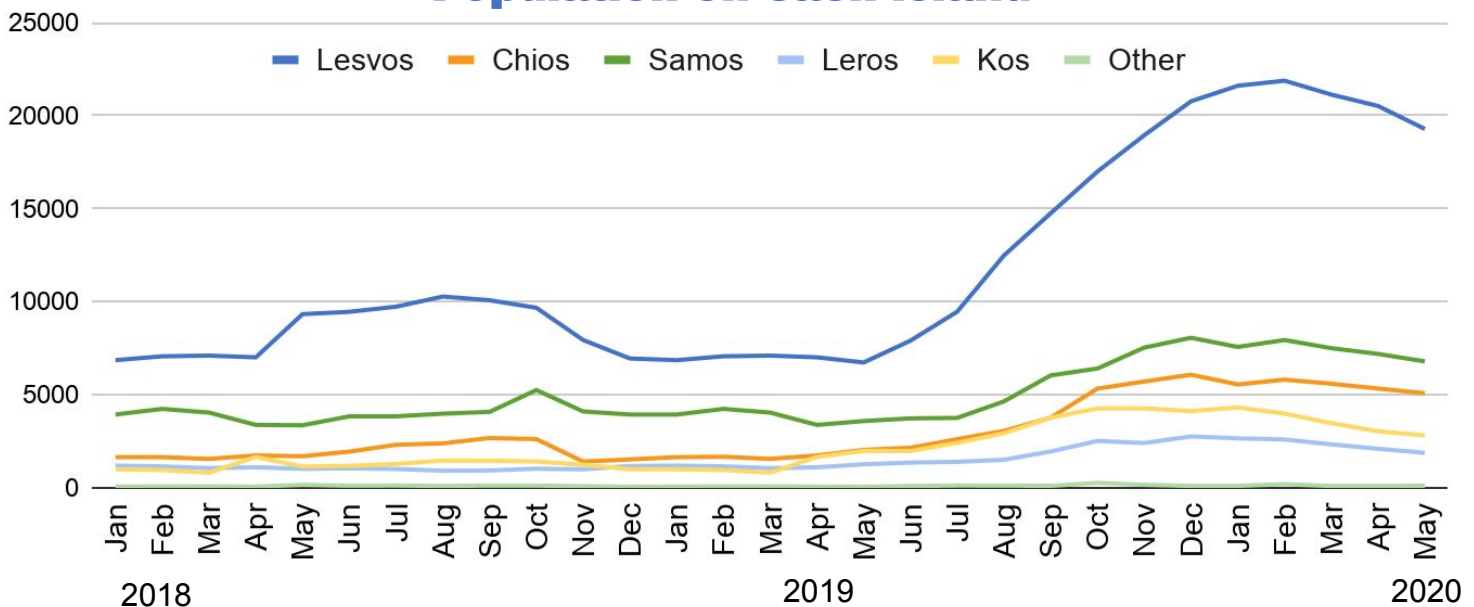

Population on each island

Official capacity on the islands is 9209 people. Today's population exceeds this by 290%. Despite low arrival numbers in April, population on the Greek islands remains high. Authorities seems reluctant to reduce population, while thousands are suffering on the islands under pandemic lockdown.

Lesvos	19298	Kos	2813
Samos	6794	Leros	1874
Chios	5080	Other	103