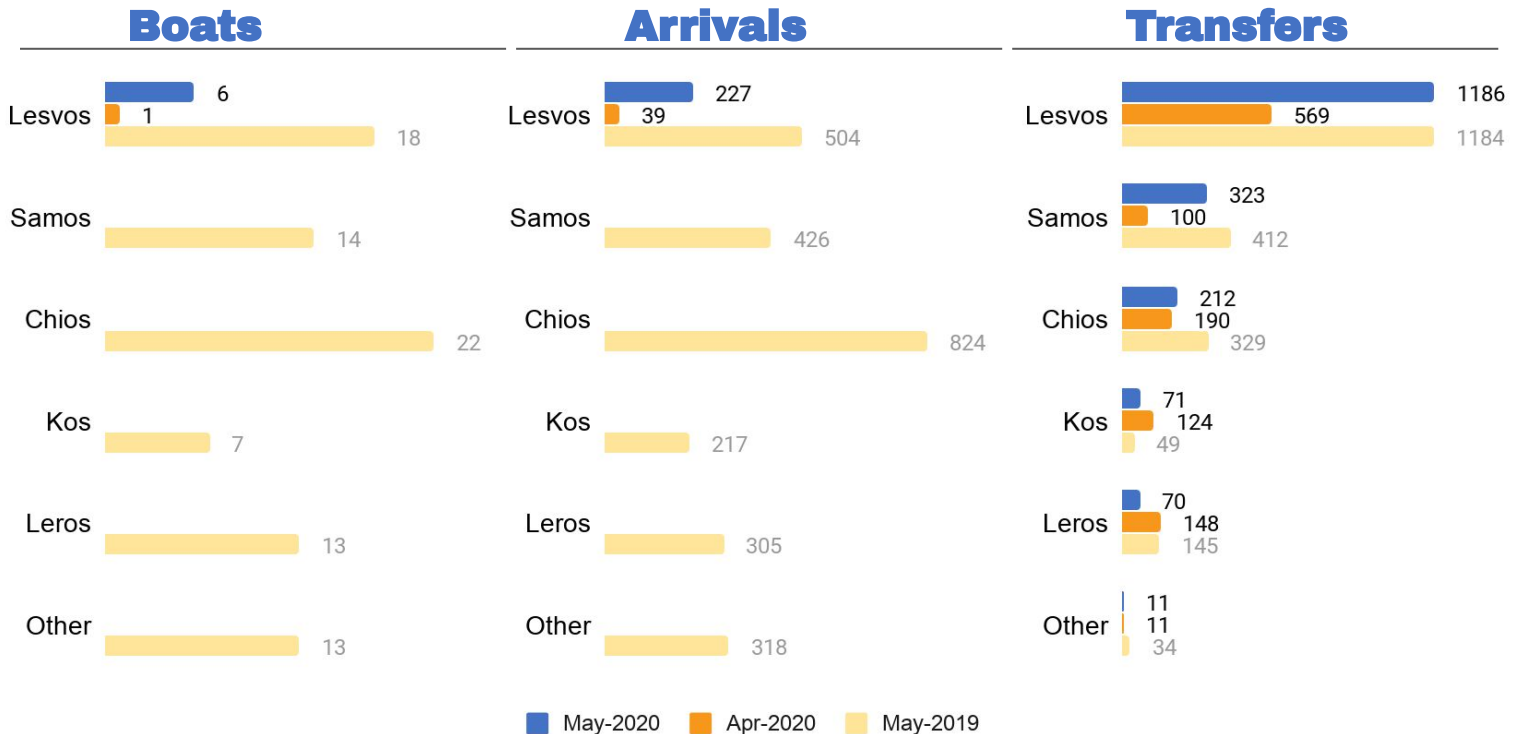

AEGEAN BOAT REPORT

MONTHLY STATISTICS MAY 2020

People Arrived on Aegean islands

In 2020, people arriving is down 20.6%, compared to 2019. In May 6 boats made it to the Greek islands, carrying a total of 227 people. Arrivals has increased 482% compared to April, boats arriving is up 500%. Demographics on the islands: Men 45%, Women 22% and Children 33%

Boats arrived on the islands

Boats stopped by TCG/Police

Total arrivals are down by 91.3% compared to same month in 2019. 31 boats started their trip towards the Greek islands in May, carrying a total of 832 people. 6 boats made the trip, carrying a total of 227 people, the rest, 25 boats, 605 people, were picked up by the Turkish Coast guard.

Total numbers so far this year

In 2020 435 boats have been stopped on their way towards Greece, 14248 people have been arrested. Both boats arriving on the Greek island, and boats stopped by TCG/Police has most likely been reduced due to the Greek governments pushback tactics, and the COVID-19 pandemic, population on the islands is 35962.

AEGEAN BOAT REPORT

MONTHLY STATISTICS MARCH 2020

Arrivals and transfers by island

In May 1873 people were transported to mainland, from the Greek islands. Transfers have increased 64% compared to April, when 1142 people were transported. In 12 months population on the Aegean islands has increased by 130%, from 15640 to 35962 people. Greek government's efforts to reduce population on the islands seems to be ineffective, refugees and locals on the islands are suffering due to a failed political strategy.