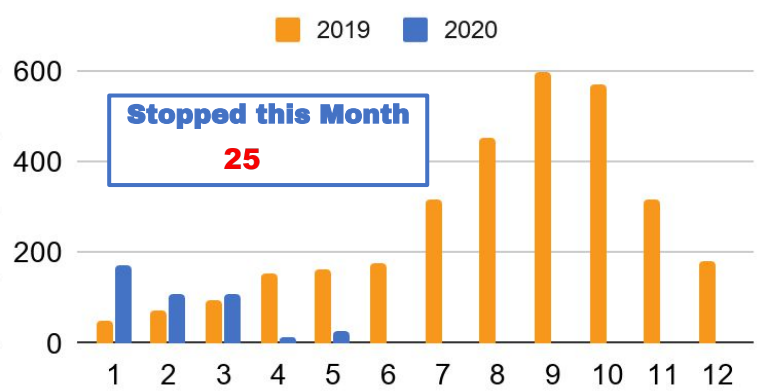

AEGEAN BOAT REPORT

MONTHLY STATISTICS MAY 2020

People Arrived on Aegean islands

In 2020, people arriving is down 20.6%, compared to 2019. In May 6 boats made it to the Greek islands, carrying a total of 227 people. Arrivals has increased 482% compared to April, boats arriving is up 500%. Demographics on the islands: Men 45%, Women 22% and Children 33%

Boats arrived on the islands

Boats stopped by TCG/Police

Total arrivals are down by 91.3% compared to same month in 2019. 31 boats started their trip towards the Greek islands in May, carrying a total of 832 people. 6 boats made the trip, carrying a total of 227 people, the rest, 25 boats, 605 people, were picked up by the Turkish Coast guard.

Total numbers so far this year

In 2020 435 boats have been stopped on their way towards Greece, 14248 people have been arrested. Both boats arriving on the Greek island, and boats stopped by TCG/Police has most likely been reduced due to the Greek governments pushback tactics, and the COVID-19 pandemic, population on the islands is 35962.

AEGEAN BOAT REPORT

MONTHLY STATISTICS MARCH 2020

Arrivals and transfers by island

In May 1873 people were transported to mainland, from the Greek islands. Transfers have increased 64% compared to April, when 1142 people were transported. In 12 months population on the Aegean islands has increased by 130%, from 15640 to 35962 people. Greek government's efforts to reduce population on the islands seems to be ineffective, refugees and locals on the islands are suffering due to a failed political strategy.