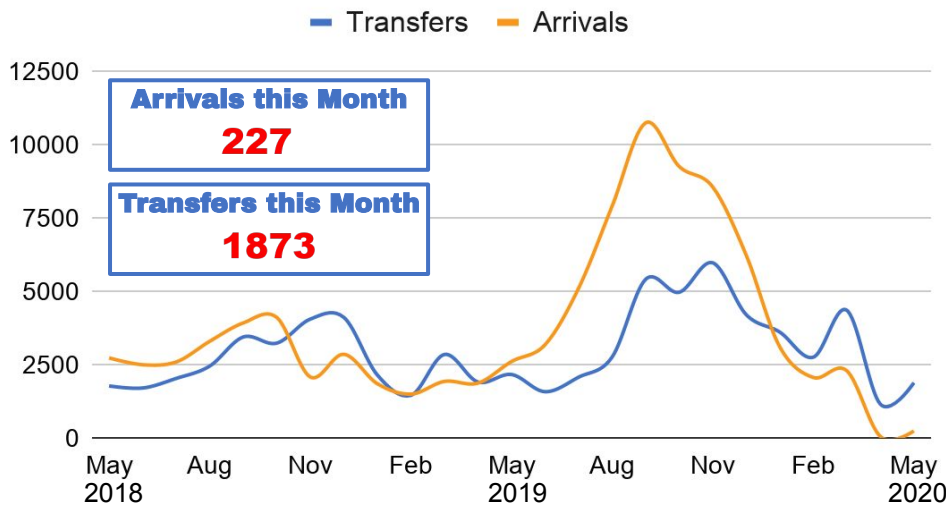

AEGEAN BOAT REPORT

MONTHLY STATISTICS MAY 2020

People Arrived on Aegean islands

In 2020, people arriving is down 20.6%, compared to 2019. In May 6 boats made it to the Greek islands, carrying a total of 227 people. Arrivals has increased 482% compared to April, boats arriving is up 500%. Demographics on the islands: Men 45%, Women 22% and Children 33%

Boats arrived on the islands

Boats stopped by TCG/Police

Total arrivals are down by 91.3% compared to same month in 2019. 31 boats started their trip towards the Greek islands in May, carrying a total of 832 people. 6 boats made the trip, carrying a total of 227 people, the rest, 25 boats, 605 people, were picked up by the Turkish Coast guard.

Total numbers so far this year

In 2020 435 boats have been stopped on their way towards Greece, 14248 people have been arrested. Both boats arriving on the Greek island, and boats stopped by TCG/Police has most likely been reduced due to the Greek governments pushback tactics, and the COVID-19 pandemic, population on the islands is 35962.

AEGEAN BOAT REPORT

MONTHLY STATISTICS MARCH 2020

Arrivals and transfers by island

In May 1873 people were transported to mainland, from the Greek islands. Transfers have increased 64% compared to April, when 1142 people were transported. In 12 months population on the Aegean islands has increased by 130%, from 15640 to 35962 people. Greek government's efforts to reduce population on the islands seems to be ineffective, refugees and locals on the islands are suffering due to a failed political strategy.