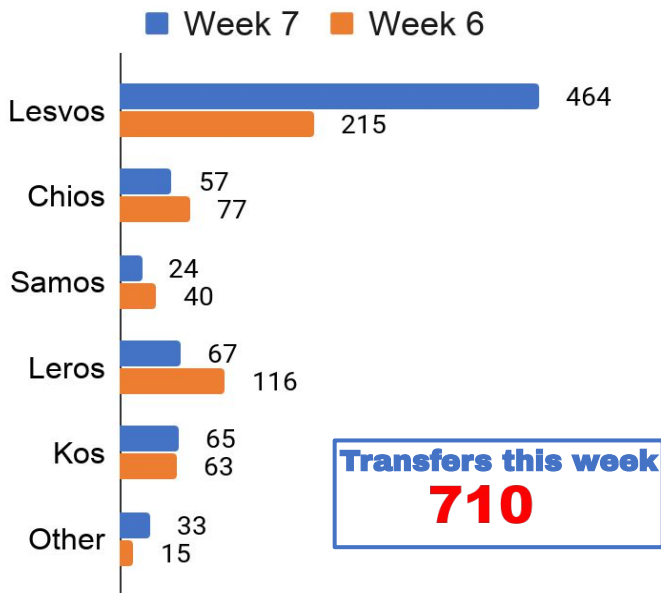

AEGEAN BOAT REPORT

WEEKLY STATISTICS FEB 10 - FEB 16

Boats Stopped TCG/Police

30 BOATS
1062 PEOPLE

A total of 45 boats started their trip towards the Greek Aegean Islands, carrying a total of 1506 people. However, 30 boats were stopped by TCG/police, and 444 people arrived on the Greek Islands. So far this year 232 boats have been stopped by The Turkish Coast Guard and Police, 8199 people. 3858 people have arrived on the Greek islands on 108 boats, so far in 2020.

Transfers to Mainland

Transfers to mainland have increased 35% compared to last week, population on the islands has increased by 80 people. Authorities attempt to reduce numbers prove to be ineffective. Demographics on the islands: Men 44%, Women 22%, Children 34%(60% younger than 12 years)

Population on the Aegean islands

■ Lesvos ■ Chios ■ Samos ■ Leros ■ Kos ■ Other

People Arrived on Aegean islands

Arrivals have increased 200% compared to last week. Boats arriving on the islands has increased from 4 last week to 15 this week. Total number of boats started has increased from 19boats last week, to 45 boats this week.

Population this week

42187