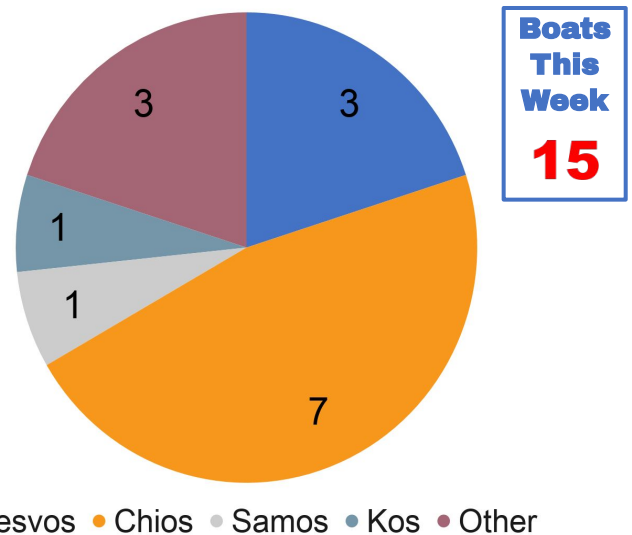

AEGEAN BOAT REPORT

WEEKLY STATISTICS FEB 10 - FEB 16

Boats Stopped TCG/Police

30 BOATS
1062 PEOPLE

A total of 45 boats started their trip towards the Greek Aegean Islands, carrying a total of 1506 people. However, 30 boats were stopped by TCG/police, and 444 people arrived on the Greek Islands. So far this year 232 boats have been stopped by The Turkish Coast Guard and Police, 8199 people. 3858 people have arrived on the Greek islands on 108 boats, so far in 2020.

Transfers to Mainland

Transfers to mainland have increased 35% compared to last week, population on the islands has increased by 80 people. Authorities attempt to reduce numbers prove to be ineffective. Demographics on the islands: Men 44%, Women 22%, Children 34%(60% younger than 12 years)

Population on the Aegean islands

■ Lesvos ■ Chios ■ Samos ■ Leros ■ Kos ■ Other

People Arrived on Aegean islands

Arrivals have increased 200% compared to last week. Boats arriving on the islands has increased from 4 last week to 15 this week. Total number of boats started has increased from 19boats last week, to 45 boats this week.

Boats Arrived on islands

This week TCG/police have stopped 30 boats, 66.7%, 15 boats, 33.3% made it to the Greek Islands. So far this year 108 boats have arrived on the Islands, 68.2% have been stopped by TCG.