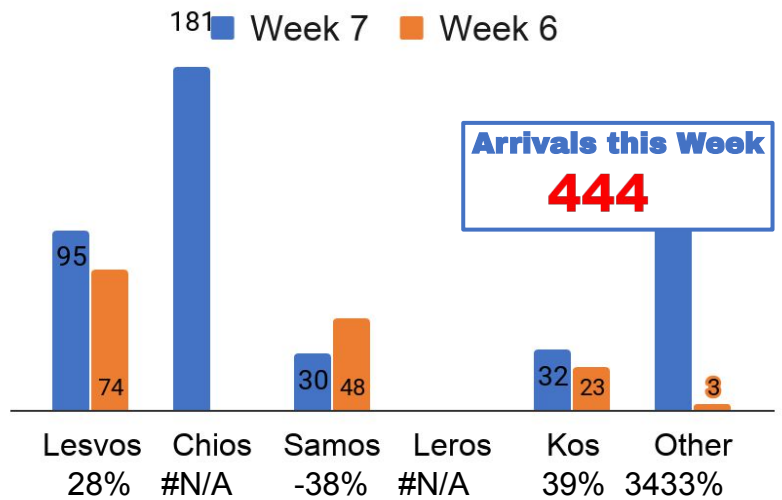

AEGEAN BOAT REPORT

WEEKLY STATISTICS FEB 10 - FEB 16

Boats Stopped TCG/Police

30 BOATS
1062 PEOPLE

A total of 45 boats started their trip towards the Greek Aegean Islands, carrying a total of 1506 people. However, 30 boats were stopped by TCG/police, and 444 people arrived on the Greek Islands. So far this year 232 boats have been stopped by The Turkish Coast Guard and Police, 8199 people. 3858 people have arrived on the Greek islands on 108 boats, so far in 2020.

Transfers to Mainland

Transfers to mainland have increased 35% compared to last week, population on the islands has increased by 80 people. Authorities attempt to reduce numbers prove to be ineffective. Demographics on the islands: Men 44%, Women 22%, Children 34%(60% younger than 12 years)

Population on the Aegean islands

■ Lesvos ■ Chios ■ Samos ■ Leros ■ Kos ■ Other

People Arrived on Aegean islands

Arrivals have increased 200% compared to last week. Boats arriving on the islands has increased from 4 last week to 15 this week. Total number of boats started has increased from 19boats last week, to 45 boats this week.