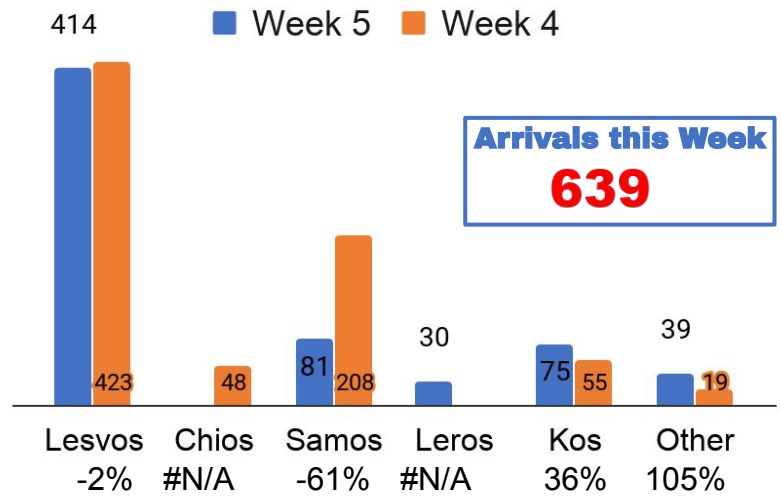

AEGEAN BOAT REPORT

WEEKLY STATISTICS JAN 27 - FEB 02

Boats Stopped TCG/Police

37 BOATS
1383 PEOPLE

A total of 54 boats started their trip towards the Greek Aegean Islands, carrying a total of 2022 people. However, 37 boats were stopped by TCG/police, and 639 people arrived on the Greek Islands. So far this year 187 boats have been stopped by The Turkish Coast Guard and Police, 6745 people. 3266 people have arrived on the Greek islands on 89 boats, so far in 2020.

Transfers to Mainland

Transfers to mainland have decreased 1.1% compared to last week, population on the islands has increased by 178 people. Authorities attempt to reduce numbers prove to be ineffective. Demographics on the islands: Men 45%, Women 22%, Children 33%(60% younger than 12 years)

Population on the Aegean islands

■ Lesvos ■ Chios ■ Samos ■ Leros ■ Kos ■ Other

People Arrived on Aegean islands

Arrivals have decreased 15.1% compared to last week. Boats arriving on the islands has decreased from 21 last week to 17 this week. Total number of boats started has decreased from 56 boats last week, to 54 boats this week.