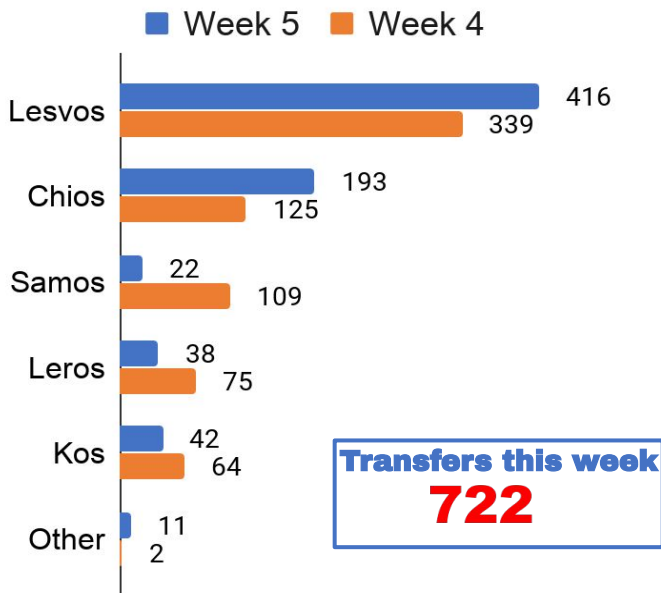

AEGEAN BOAT REPORT

WEEKLY STATISTICS JAN 27 - FEB 02

Boats Stopped TCG/Police

37 BOATS
1383 PEOPLE

A total of 54 boats started their trip towards the Greek Aegean Islands, carrying a total of 2022 people. However, 37 boats were stopped by TCG/police, and 639 people arrived on the Greek Islands. So far this year 187 boats have been stopped by The Turkish Coast Guard and Police, 6745 people. 3266 people have arrived on the Greek islands on 89 boats, so far in 2020.

Transfers to Mainland

Transfers to mainland have decreased 1.1% compared to last week, population on the islands has increased by 178 people. Authorities attempt to reduce numbers prove to be ineffective. Demographics on the islands: Men 45%, Women 22%, Children 33%(60% younger than 12 years)

Population on the Aegean islands

■ Lesvos ■ Chios ■ Samos ■ Leros ■ Kos ■ Other

People Arrived on Aegean islands

Arrivals have decreased 15.1% compared to last week. Boats arriving on the islands has decreased from 21 last week to 17 this week. Total number of boats started has decreased from 56 boats last week, to 54 boats this week.