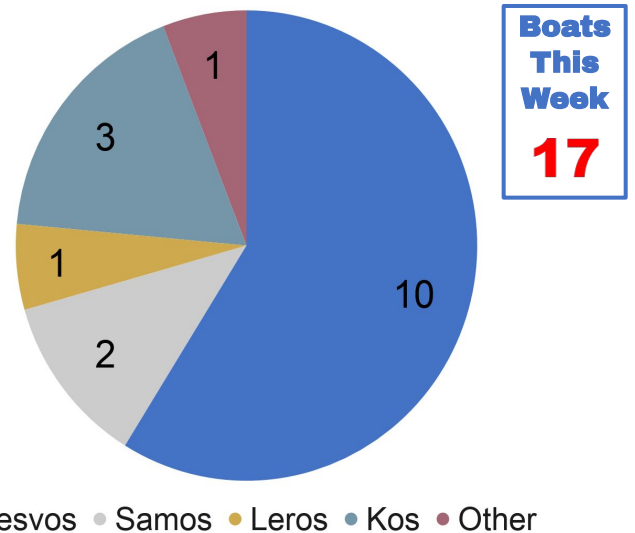

AEGEAN BOAT REPORT

WEEKLY STATISTICS JAN 27 - FEB 02

Boats Stopped TCG/Police

37 BOATS
1383 PEOPLE

A total of 54 boats started their trip towards the Greek Aegean Islands, carrying a total of 2022 people. However, 37 boats were stopped by TCG/police, and 639 people arrived on the Greek Islands. So far this year 187 boats have been stopped by The Turkish Coast Guard and Police, 6745 people. 3266 people have arrived on the Greek islands on 89 boats, so far in 2020.

Transfers to Mainland

Transfers to mainland have decreased 1.1% compared to last week, population on the islands has increased by 178 people. Authorities attempt to reduce numbers prove to be ineffective. Demographics on the islands: Men 45%, Women 22%, Children 33%(60% younger than 12 years)

Population on the Aegean islands

■ Lesvos ■ Chios ■ Samos ■ Leros ■ Kos ■ Other

People Arrived on Aegean islands

Arrivals have decreased 15.1% compared to last week. Boats arriving on the islands has decreased from 21 last week to 17 this week. Total number of boats started has decreased from 56 boats last week, to 54 boats this week.

Boats Arrived on islands

This week TCG/police have stopped 37 boats, 68.5%, 17 boats, 31.5% made it to the Greek Islands. So far this year 89 boats have arrived on the Islands, 67.8% have been stopped by TCG.