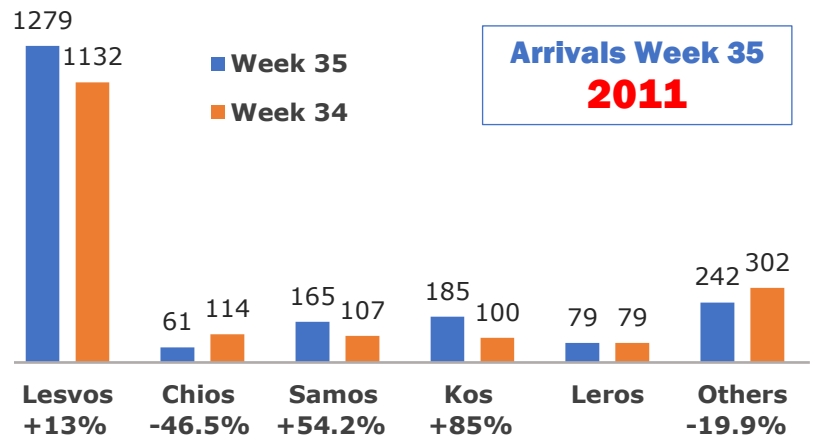

# AEGEAN BOAT REPORT

**WEEKLY STATISTICS 26<sup>th</sup> AUG - 01<sup>th</sup> SEP**

## Boats Stopped TCG/Police Week 35

**106 BOATS**  
**3286 PEOPLE**

A total of 165 boats started their trip towards the Greek Islands, carrying a total of 5297 people. However, 106 boats were stopped by TCG/police, and 2011 people arrived on the Greek Islands. So far this year 1486 boats have been stopped by The Turkish Coastguard and Police, 46936 people. 25897 people have arrived on the Greek islands on 806 boats, so far in 2019.

## People Arrived Aegean Islands

**Arrivals Week 35**  
**2011**

Arrivals have increased 9.7% compared to last week. Boats arriving on the islands has increased from 46 last week to 59 boats this week. Total number of boats started has increased from 146 boats last week, to 165 boats this week.

## Population on the Aegean Islands Week 35

**Population Week 35**  
**26015**