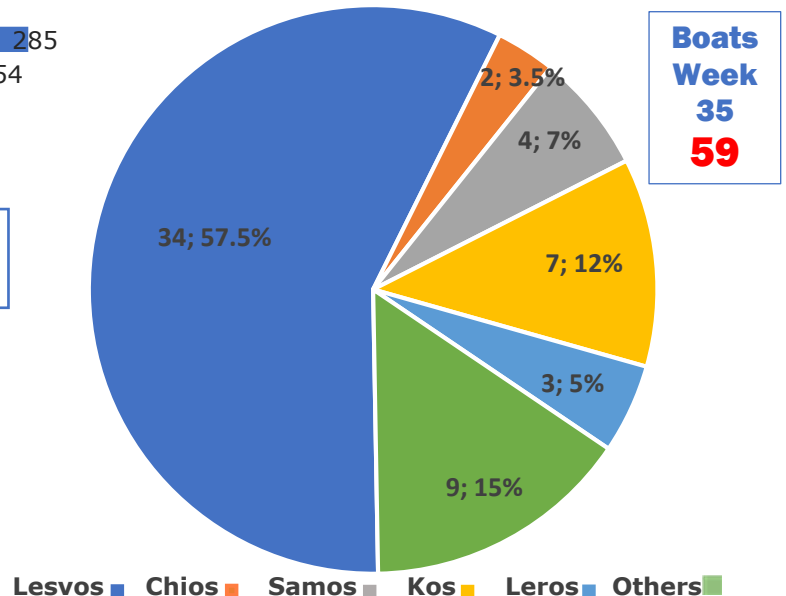

Boats Arrived on Islands