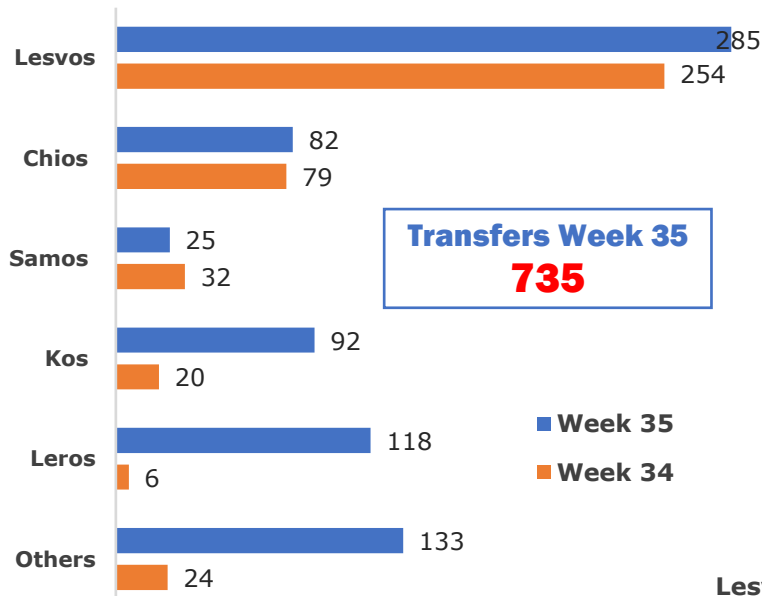

Transfers to Mainland