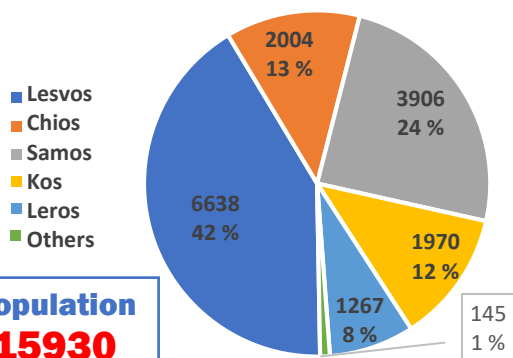

AEGEAN BOAT REPORT

MONTHLY STATISTICS MAY 2019

Boats Arrived Islands

Total Boats 2019
294

People Arrived Aegean Islands

In 2019, people arriving is down 13%, compared to 2018. In May, 90 boats made it to the Greek islands, carrying a total of 2684 people. Arrivals has increased 41.2% compared to April, boats arriving is up 50%.

Population on Greek Islands

Population
15930

Official capacity on the islands is 9209 people. Today's population exceeds this by 73%.

Total transfers was 2089 people in May, arrivals was 2684, population has increased by approximately 600 people this last month.

Transfers to Mainland

Total Transfers 2019
9872

In May 2089 people were transported to mainland, from the Greek islands. Transfers have increased 25.1% compared to April, when 1670 people were transported.

People Arriving on Aegean Islands & Stopped By TCG/Police

Boats Arrived 2019
294

Boats Stopped 2019
520

Total arrivals are down by 13% compared to same period in 2018. 244 boats started their trip towards the Greek islands in May, carrying a total of 7347 people. 90 boats made the trip, carrying a total of 2684 people, the rest, 154 boats, 4663 people, were arrested by the Turkish Coast guard and Police. In 2019 520 boats have been stopped on their way towards Greece, 16683 people have been arrested.