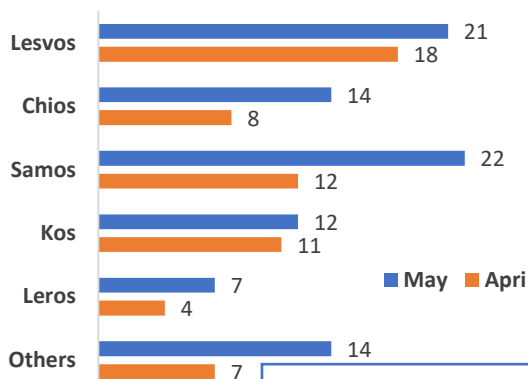

AEGEAN BOAT REPORT

MONTHLY STATISTICS MAY 2019

Boats Arrived Islands

Total Boats 2019
294

People Arrived Aegean Islands

In 2019, people arriving is down 13%, compared to 2018. In May, 90 boats made it to the Greek islands, carrying a total of 2684 people. Arrivals has increased 41.2% compared to April, boats arriving is up 50%.

Population on Greek Islands

Population
15930

Official capacity on the islands is 9209 people. Today's population exceeds this by 73%.

Total transfers was 2089 people in May, arrivals was 2684, population has increased by approximately 600 people this last month.

People Arriving on Aegean Islands & Stopped By TCG/Police

Boats Arrived 2019
294

Boats Stopped 2019
520

Total arrivals are down by 13% compared to same period in 2018. 244 boats started their trip towards the Greek islands in May, carrying a total of 7347 people. 90 boats made the trip, carrying a total of 2684 people, the rest, 154 boats, 4663 people, were arrested by the Turkish Coast guard and Police. In 2019 520 boats have been stopped on their way towards Greece, 16683 people have been arrested.