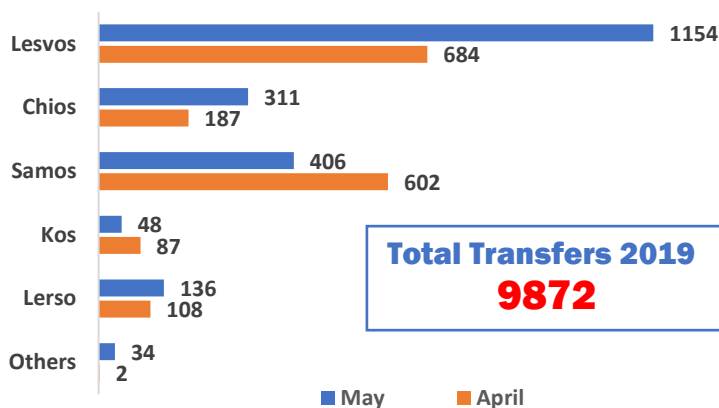

AEGEAN BOAT REPORT

MONTHLY STATISTICS MAY 2019

Boats Arrived Islands

Total Boats 2019
294

People Arrived Aegean Islands

In 2019, people arriving is down 13%, compared to 2018. In May, 90 boats made it to the Greek islands, carrying a total of 2684 people. Arrivals has increased 41.2% compared to April, boats arriving is up 50%.

Population on Greek Islands

Population
15930

Official capacity on the islands is 9209 people. Today's population exceeds this by 73%.

Total transfers was 2089 people in May, arrivals was 2684, population has increased by approximately 600 people this last month.

Transfers to Mainland

Total Transfers 2019
9872

In May 2089 people were transported to mainland, from the Greek islands. Transfers have increased 25.1% compared to April, when 1670 people were transported.

People Arriving on Aegean Islands & Stopped By TCG/Police

Boats Arrived 2019
294

Boats Stopped 2019
520

Total arrivals are down by 13% compared to same period in 2018. 244 boats started their trip towards the Greek islands in May, carrying a total of 7347 people. 90 boats made the trip, carrying a total of 2684 people, the rest, 154 boats, 4663 people, were arrested by the Turkish Coast guard and Police. In 2019 520 boats have been stopped on their way towards Greece, 16683 people have been arrested.