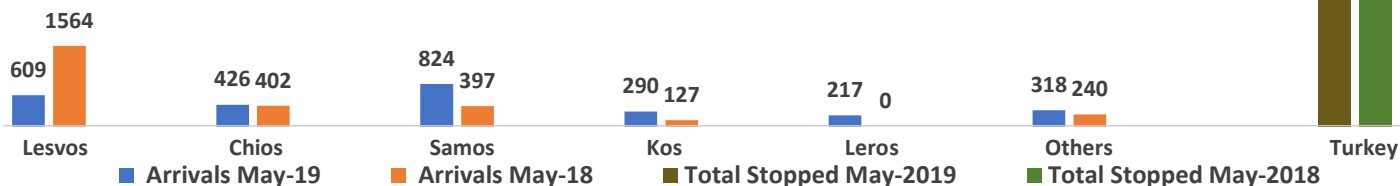

Transfers to Mainland

Total Transfers 2019
9872

In May 2089 people were transported to mainland, from the Greek islands. Transfers have increased 25.1% compared to April, when 1670 people were transported.

People Arriving on Aegean Islands & Stopped By TCG/Police

Boats Arrived 2019
294

Boats Stopped 2019
520

Total arrivals are down by 13% compared to same period in 2018. 244 boats started their trip towards the Greek islands in May, carrying a total of 7347 people. 90 boats made the trip, carrying a total of 2684 people, the rest, 154 boats, 4663 people, were arrested by the Turkish Coast guard and Police. In 2019 520 boats have been stopped on their way towards Greece, 16683 people have been arrested.